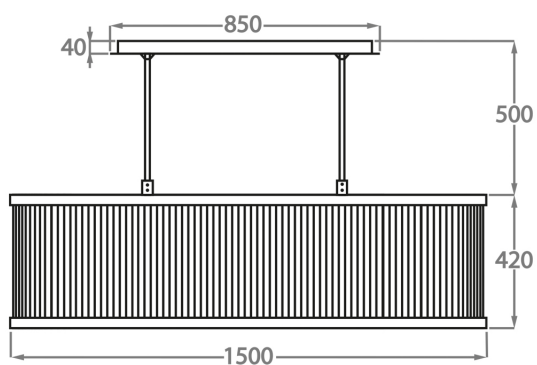

## Size One

CL131-150

Height: 42 cm (16.54")

Diameter: 27.5 cm (10.83")

Length: 150 cm (59.06")

1 x 14.4W Integrated LED

Max watt and Lamps: 14.4W

Net Weight: 100 kg / 220 lb

The dimensions of the central rod/chain and ceiling rose are not included in the height measurements.  
Standard rod/chain and ceiling rose is 50cm if not otherwise specified by customer.