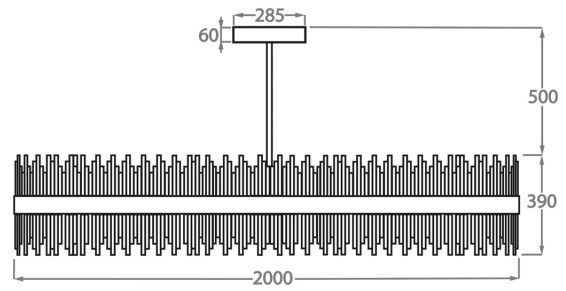

Available Sizes

BELLA FIGURA

Size One

CL122-OVAL-100

Height: 39 cm (15.35")

Width: 55 cm (21.65")

Length: 100 cm (39.37")

2 x 45W LED strips with a life expectancy of 50,000 hours

Max watt and Lamps: 45W

Net Weight: 40 kg / 88 lb

Size Two

CL122-OVAL-200

Height: 39 cm (15.35")

Width: 70 cm (27.56")

Length: 200 cm (78.74")

2 x 45W LED strips with a life expectancy of 50,000 hours

Max watt and Lamps: 45W

Net Weight: 65 kg

Please note we offer two options for our LED lit products that you can discuss with your sales advisor:

Warm White - 2700K - 2900K

Cool White - 5000K - 6000K

The dimensions of the supporting rods and ceiling rose are not included in the height measurements.

The standard rods and ceiling rose are 50cm (20") high if not otherwise specified by the customer.