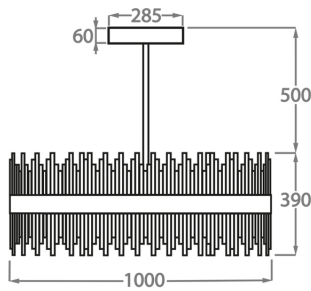

Available Sizes

BELLA FIGURA

Size One

CL122-OVAL-100

Height: 39 cm (15.35")

Width: 55 cm (21.65")

Length: 100 cm (39.37")

2 x 45W LED strips with a life expectancy of 50,000 hours

Max watt and Lamps: 45W

Net Weight: 40 kg / 88 lb

Size Two

CL122-OVAL-200

Height: 39 cm (15.35")

Width: 70 cm (27.56")

Length: 200 cm (78.74")

2 x 45W LED strips with a life expectancy of 50,000 hours

Max watt and Lamps: 45W

Net Weight: 65 kg

Please note we offer two options for our LED lit products that you can discuss with your sales advisor:

Warm White - 2700K - 2900K

Cool White - 5000K - 6000K

The dimensions of the supporting rods and ceiling rose are not included in the height measurements.

The standard rods and ceiling rose are 50cm (20") high if not otherwise specified by the customer.