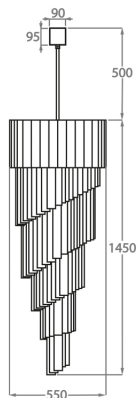

## Size One

CL410-30

Height: 75 cm (29.53")  
Diameter: 30 cm (11.81")  
5 x 40w E26  
Max watt and Lamps: 40w  
Net Weight: 20 kg / 44 lb

## Size Two

CL410-40

Height: 100 cm (39.37")  
Diameter: 40 cm (15.75")  
8 x 40w E26  
Max watt and Lamps: 40w  
Net Weight: 28 kg / 62 lb

## Size Three

CL410-55

Height: 150 cm (59.06")  
Diameter: 55 cm (21.65")  
13 x 40w E26  
Max watt and Lamps: 40w  
Net Weight: 58 kg / 128 lb

## Size Four

CL410-65

Height: 200 cm (78.74")  
Diameter: 65 cm (25.59")  
16 x 40w E26  
Max watt and Lamps: 40w  
Net Weight: 90 kg / 198 lb