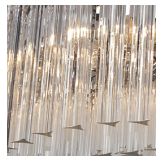

#### Murano Glass Colours

Clear Murano

Smoke Murano

Satin Murano