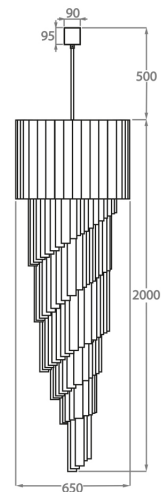

## Size One

CL410-30

Height: 75 cm (29.53")  
Diameter: 30 cm (11.81")  
5 x 40w E26  
Max watt and Lamps: 40w  
Net Weight: 20 kg / 44 lb

## Size Two

CL410-40

Height: 100 cm (39.37")  
Diameter: 40 cm (15.75")  
8 x 40w E26  
Max watt and Lamps: 40w  
Net Weight: 28 kg / 62 lb

## Size Three

CL410-55

Height: 150 cm (59.06")  
Diameter: 55 cm (21.65")  
13 x 40w E26  
Max watt and Lamps: 40w  
Net Weight: 58 kg / 128 lb

## Size Four

CL410-65

Height: 200 cm (78.74")  
Diameter: 65 cm (25.59")  
16 x 40w E26  
Max watt and Lamps: 40w  
Net Weight: 90 kg / 198 lb