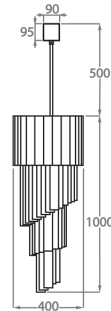

## Size One

CL410-30

Height: 75 cm (29.53")  
Diameter: 30 cm (11.81")  
5 x 40w E26  
Max watt and Lamps: 40w  
Net Weight: 20 kg / 44 lb

## Size Two

CL410-40

Height: 100 cm (39.37")  
Diameter: 40 cm (15.75")  
8 x 40w E26  
Max watt and Lamps: 40w  
Net Weight: 28 kg / 62 lb

## Size Three

CL410-55

Height: 150 cm (59.06")  
Diameter: 55 cm (21.65")  
13 x 40w E26  
Max watt and Lamps: 40w  
Net Weight: 58 kg / 128 lb

## Size Four

CL410-65

Height: 200 cm (78.74")  
Diameter: 65 cm (25.59")  
16 x 40w E26  
Max watt and Lamps: 40w  
Net Weight: 90 kg / 198 lb