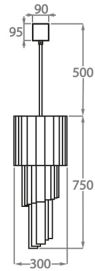

### Available Sizes

---

## Size One

CL410-30

Height: 75 cm (29.53")  
Diameter: 30 cm (11.81")  
5 x 40w E26  
Max watt and Lamps: 40w  
Net Weight: 20 kg / 44 lb

## Size Three

CL410-55

Height: 150 cm (59.06")  
Diameter: 55 cm (21.65")  
13 x 40w E26  
Max watt and Lamps: 40w  
Net Weight: 58 kg / 128 lb

## Size Four

CL410-65

Height: 200 cm (78.74")  
Diameter: 65 cm (25.59")  
16 x 40w E26  
Max watt and Lamps: 40w  
Net Weight: 90 kg / 198 lb