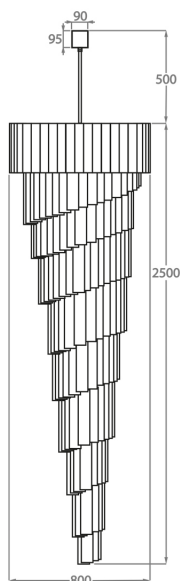

## Size One

CL410-30

Height: 75 cm (29.53")  
Diameter: 30 cm (11.81")  
5 x 40w E26  
Max watt and Lamps: 40w  
Net Weight: 20 kg / 44 lb

## Size Three

CL410-55

Height: 150 cm (59.06")  
Diameter: 55 cm (21.65")  
13 x 40w E26  
Max watt and Lamps: 40w  
Net Weight: 58 kg / 128 lb

## Size Four

CL410-65

Height: 200 cm (78.74")  
Diameter: 65 cm (25.59")  
16 x 40w E26  
Max watt and Lamps: 40w  
Net Weight: 90 kg / 198 lb

## Size Five

CL410-80

Height: 250 cm (98.43")

Diameter: 80 cm (31.5")

31 x 40w E26

Max watt and Lamps: 40w

Net Weight: 145 kg / 320 lb

The dimensions of the central rod/chain and ceiling rose are not included in the height measurements given above. Standard rod/chain and ceiling rose is 50cm if not otherwise specified by customer.