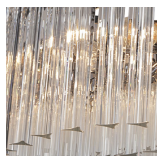

Available Finishes

Metal Finishes

Polished Gold

Chrome

Brushed Dark
Bronze

Murano Glass Colours

Clear Murano

Smoke Murano