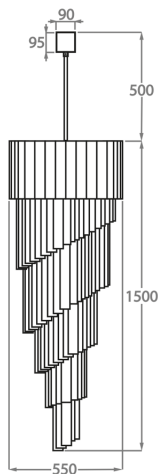

Available Sizes

BELLA FIGURA

Size One

CL410-30

Height: 75 cm (29.53")
Diameter: 30 cm (11.81")
5 x 40w E26
Max watt and Lamps: 40w
Net Weight: 20 kg / 44 lb

Size Two

CL410-40

Height: 100 cm (39.37")
Diameter: 40 cm (15.75")
8 x 40w E26
Max watt and Lamps: 40w
Net Weight: 28 kg / 62 lb

Size Three

CL410-55

Height: 145 cm (57.09")
Diameter: 55 cm (21.65")
13 x 40w E26
Max watt and Lamps: 40w
Net Weight: 58 kg / 128 lb

Size Four

CL410-65

Height: 200 cm (78.74")
Diameter: 65 cm (25.59")
16 x 40w E26
Max watt and Lamps: 40w
Net Weight: 90 kg / 198 lb

BELLA FIGURA

Size Five

CL410-80

Height: 250 cm (98.43")

Diameter: 80 cm (31.5")

31 x 40w E26

Max watt and Lamps: 40w

Net Weight: 145 kg / 320 lb

The dimensions of the central rod/chain and ceiling rose are not included in the height measurements given above. Standard rod/chain and ceiling rose is 50cm if not otherwise specified by customer.