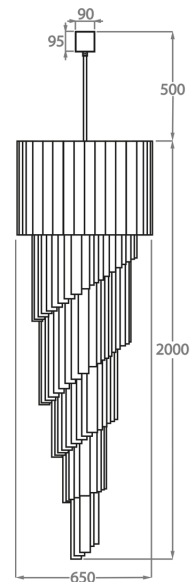

Available Sizes

BELLA FIGURA

Size One

CL410-30

Height: 75 cm (29.53")
Diameter: 30 cm (11.81")
5 x 40w E26
Max watt and Lamps: 40w
Net Weight: 20 kg / 44 lb

Size Two

CL410-40

Height: 100 cm (39.37")
Diameter: 40 cm (15.75")
8 x 40w E26
Max watt and Lamps: 40w
Net Weight: 28 kg / 62 lb

Size Three

CL410-55

Height: 145 cm (57.09")
Diameter: 55 cm (21.65")
13 x 40w E26
Max watt and Lamps: 40w
Net Weight: 58 kg / 128 lb

Size Four

CL410-65

Height: 200 cm (78.74")
Diameter: 65 cm (25.59")
16 x 40w E26
Max watt and Lamps: 40w
Net Weight: 90 kg / 198 lb

BELLA FIGURA

Size Five

CL410-80

Height: 250 cm (98.43")

Diameter: 80 cm (31.5")

31 x 40w E26

Max watt and Lamps: 40w

Net Weight: 145 kg / 320 lb

The dimensions of the central rod/chain and ceiling rose are not included in the height measurements given above. Standard rod/chain and ceiling rose is 50cm if not otherwise specified by customer.