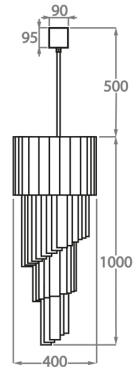

Available Sizes

BELLA FIGURA

Size One

CL410-30

Height: 75 cm (29.53")
Diameter: 30 cm (11.81")
5 x 40w E26
Max watt and Lamps: 40w
Net Weight: 20 kg / 44 lb

Size Two

CL410-40

Height: 100 cm (39.37")
Diameter: 40 cm (15.75")
8 x 40w E26
Max watt and Lamps: 40w
Net Weight: 28 kg / 62 lb

Size Three

CL410-55

Height: 145 cm (57.09")
Diameter: 55 cm (21.65")
13 x 40w E26
Max watt and Lamps: 40w
Net Weight: 58 kg / 128 lb

Size Four

CL410-65

Height: 200 cm (78.74")
Diameter: 65 cm (25.59")
16 x 40w E26
Max watt and Lamps: 40w
Net Weight: 90 kg / 198 lb

BELLA FIGURA

Size Five

CL410-80

Height: 250 cm (98.43")

Diameter: 80 cm (31.5")

31 x 40w E26

Max watt and Lamps: 40w

Net Weight: 145 kg / 320 lb

The dimensions of the central rod/chain and ceiling rose are not included in the height measurements given above. Standard rod/chain and ceiling rose is 50cm if not otherwise specified by customer.