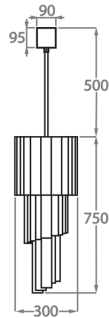

Available Sizes

BELLA FIGURA

Size One

CL410-30

Height: 75 cm (29.53")
Diameter: 30 cm (11.81")
5 x 40w E26
Max watt and Lamps: 40w
Net Weight: 20 kg / 44 lb

Size Two

CL410-40

Height: 100 cm (39.37")
Diameter: 40 cm (15.75")
8 x 40w E26
Max watt and Lamps: 40w
Net Weight: 28 kg / 62 lb

Size Three

CL410-55

Height: 145 cm (57.09")
Diameter: 55 cm (21.65")
13 x 40w E26
Max watt and Lamps: 40w
Net Weight: 58 kg / 128 lb

Size Four

CL410-65

Height: 200 cm (78.74")
Diameter: 65 cm (25.59")
16 x 40w E26
Max watt and Lamps: 40w
Net Weight: 90 kg / 198 lb

BELLA FIGURA

Size Five

CL410-80

Height: 250 cm (98.43")

Diameter: 80 cm (31.5")

31 x 40w E26

Max watt and Lamps: 40w

Net Weight: 145 kg / 320 lb

The dimensions of the central rod/chain and ceiling rose are not included in the height measurements given above. Standard rod/chain and ceiling rose is 50cm if not otherwise specified by customer.