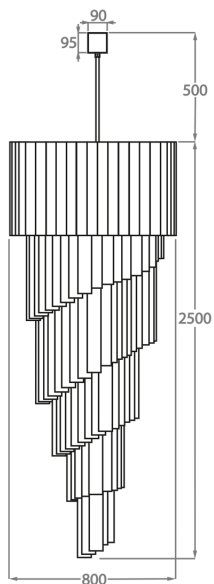

Available Sizes

BELLA FIGURA

Size One

CL410-30

Height: 75 cm (29.53")
Diameter: 30 cm (11.81")
5 x 40w E26
Max watt and Lamps: 40w
Net Weight: 20 kg / 44 lb

Size Two

CL410-40

Height: 100 cm (39.37")
Diameter: 40 cm (15.75")
8 x 40w E26
Max watt and Lamps: 40w
Net Weight: 28 kg / 62 lb

Size Three

CL410-55

Height: 145 cm (57.09")
Diameter: 55 cm (21.65")
13 x 40w E26
Max watt and Lamps: 40w
Net Weight: 58 kg / 128 lb

Size Four

CL410-65

Height: 200 cm (78.74")
Diameter: 65 cm (25.59")
16 x 40w E26
Max watt and Lamps: 40w
Net Weight: 90 kg / 198 lb

BELLA FIGURA

Size Five

CL410-80

Height: 250 cm (98.43")

Diameter: 80 cm (31.5")

31 x 40w E26

Max watt and Lamps: 40w

Net Weight: 145 kg / 320 lb

The dimensions of the central rod/chain and ceiling rose are not included in the height measurements given above. Standard rod/chain and ceiling rose is 50cm if not otherwise specified by customer.