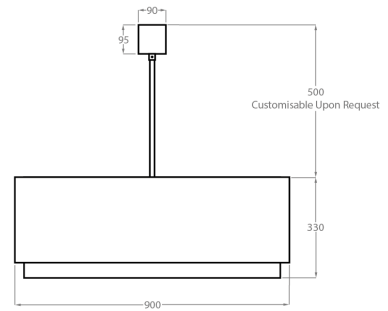

## Size Five

CL451-75

Height: 33 cm (12.99")

Diameter: 75 cm (29.53")

8 x 40W

Max watt and Lamps: 40W

## Size Six

CL451-90

Height: 33 cm (12.99")

Diameter: 90 cm (35.43")

9 x 40W

Max watt and Lamps: 40W

## Size Seven

CL451-100

Height: 33 cm (12.99")

Diameter: 100 cm (39.37")

12 x 40W

Max watt and Lamps: 40W

## Size Nine

CL451-130

Height: 33 cm (12.99")

Diameter: 130 cm (51.18")

18 x 40W

Max watt and Lamps: 40W

The dimensions of the central rod/chain and ceiling rose are not included in the height measurements.  
Standard rod/chain and ceiling rose is 50cm if not otherwise specified by customer.