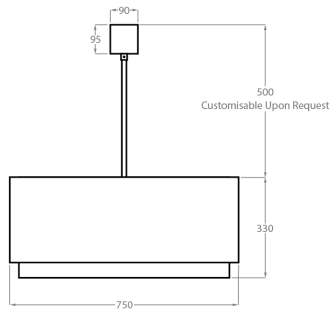

## Size Four

CL451-60

Height: 33 cm (12.99")

Diameter: 60 cm (23.62")

6 x 40W

Max watt and Lamps: 40W

## Size Five

CL451-75

Height: 33 cm (12.99")

Diameter: 75 cm (29.53")

8 x 40W

Max watt and Lamps: 40W

## Size Six

CL451-90

Height: 33 cm (12.99")

Diameter: 90 cm (35.43")

9 x 40W

Max watt and Lamps: 40W

## Size Nine

CL451-130

Height: 33 cm (12.99")

Diameter: 130 cm (51.18")

18 x 40W

Max watt and Lamps: 40W

The dimensions of the central rod/chain and ceiling rose are not included in the height measurements.  
Standard rod/chain and ceiling rose is 50cm if not otherwise specified by customer.