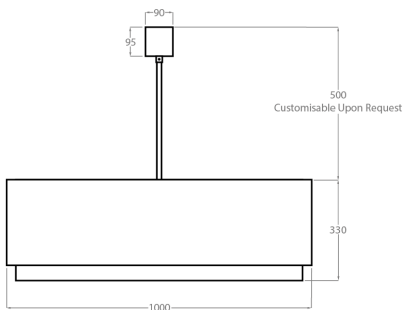

## Size Six

CL451-90

Height: 33 cm (12.99")

Diameter: 90 cm (35.43")

9 x 40W

Max watt and Lamps: 40W

## Size Seven

CL451-100

Height: 33 cm (12.99")

Diameter: 100 cm (39.37")

12 x 40W

Max watt and Lamps: 40W

## Size Eight

CL451-120

Height: 33 cm (12.99")

Diameter: 120 cm (47.24")

12 x 40W

Max watt and Lamps: 40W

## Size Nine

CL451-130

Height: 33 cm (12.99")

Diameter: 130 cm (51.18")

18 x 40W

Max watt and Lamps: 40W

The dimensions of the central rod/chain and ceiling rose are not included in the height measurements.  
Standard rod/chain and ceiling rose is 50cm if not otherwise specified by customer.