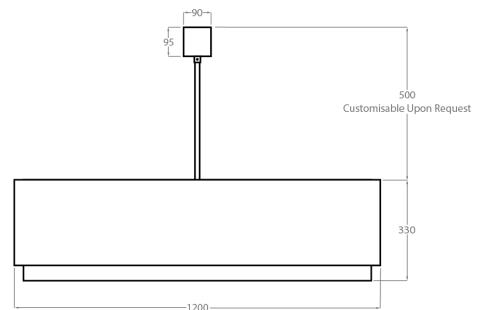

## Size Six

CL451-90

Height: 33 cm (12.99")

Diameter: 90 cm (35.43")

9 x 40W

Max watt and Lamps: 40W

## Size Seven

CL451-100

Height: 33 cm (12.99")

Diameter: 100 cm (39.37")

12 x 40W

Max watt and Lamps: 40W

## Size Eight

CL451-120

Height: 33 cm (12.99")

Diameter: 120 cm (47.24")

12 x 40W

Max watt and Lamps: 40W

## Size Nine

CL451-130

Height: 33 cm (12.99")

Diameter: 130 cm (51.18")

18 x 40W

Max watt and Lamps: 40W

The dimensions of the central rod/chain and ceiling rose are not included in the height measurements.  
Standard rod/chain and ceiling rose is 50cm if not otherwise specified by customer.