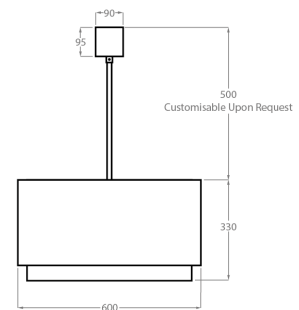

## Size Three

CL451-45

Height: 33 cm (12.99")

Diameter: 45 cm (17.72")

4 x 40W

Max watt and Lamps: 40W

## Size Four

CL451-60

Height: 33 cm (12.99")

Diameter: 60 cm (23.62")

6 x 40W

Max watt and Lamps: 40W

## Size Five

CL451-75

Height: 33 cm (12.99")

Diameter: 75 cm (29.53")

8 x 40W

Max watt and Lamps: 40W

## Size Nine

CL451-130

Height: 33 cm (12.99")

Diameter: 130 cm (51.18")

18 x 40W

Max watt and Lamps: 40W

The dimensions of the central rod/chain and ceiling rose are not included in the height measurements.  
Standard rod/chain and ceiling rose is 50cm if not otherwise specified by customer.