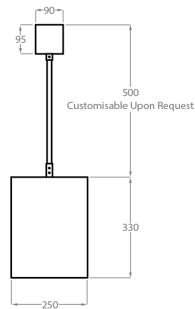

## Size One

CL451-25

Height: 33 cm (12.99")

Diameter: 25 cm (9.84")

3 x 40W

Max watt and Lamps: 40W

## Size Two

CL451-35

Height: 33 cm (12.99")

Diameter: 35 cm (13.78")

3 x 40W

Max watt and Lamps: 40W

## Size Three

CL451-45

Height: 33 cm (12.99")

Diameter: 45 cm (17.72")

4 x 40W

Max watt and Lamps: 40W

## Size Nine

CL451-130

Height: 33 cm (12.99")

Diameter: 130 cm (51.18")

18 x 40W

Max watt and Lamps: 40W

The dimensions of the central rod/chain and ceiling rose are not included in the height measurements.  
Standard rod/chain and ceiling rose is 50cm if not otherwise specified by customer.