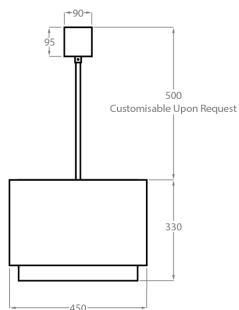

## Size Two

CL451-35

Height: 33 cm (12.99")

Diameter: 35 cm (13.78")

3 x 40W

Max watt and Lamps: 40W

## Size Three

CL451-45

Height: 33 cm (12.99")

Diameter: 45 cm (17.72")

4 x 40W

Max watt and Lamps: 40W

## Size Four

CL451-60

Height: 33 cm (12.99")

Diameter: 60 cm (23.62")

6 x 40W

Max watt and Lamps: 40W

## Size Nine

CL451-130

Height: 33 cm (12.99")

Diameter: 130 cm (51.18")

18 x 40W

Max watt and Lamps: 40W

The dimensions of the central rod/chain and ceiling rose are not included in the height measurements.  
Standard rod/chain and ceiling rose is 50cm if not otherwise specified by customer.