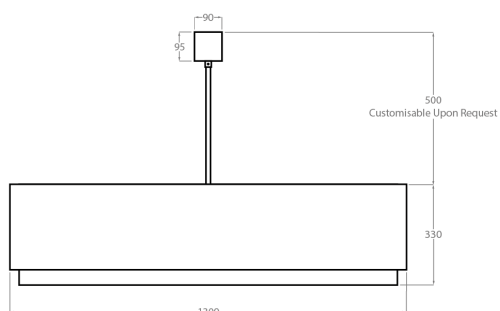

## Size Six

CL451-90

Height: 33 cm (12.99")

Diameter: 90 cm (35.43")

9 x 40W

Max watt and Lamps: 40W

## Size Seven

CL451-100

Height: 33 cm (12.99")

Diameter: 100 cm (39.37")

12 x 40W

Max watt and Lamps: 40W

## Size Eight

CL451-120

Height: 33 cm (12.99")

Diameter: 120 cm (47.24")

12 x 40W

Max watt and Lamps: 40W

## Size Nine

CL451-130

Height: 33 cm (12.99")

Diameter: 130 cm (51.18")

18 x 40W

Max watt and Lamps: 40W

The dimensions of the central rod/chain and ceiling rose are not included in the height measurements.  
Standard rod/chain and ceiling rose is 50cm if not otherwise specified by customer.