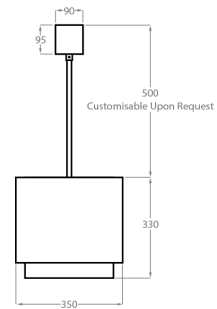

## Size Two

CL451-35

Height: 33 cm (12.99")

Diameter: 35 cm (13.78")

3 x 40W

Max watt and Lamps: 40W

## Size Three

CL451-45

Height: 33 cm (12.99")

Diameter: 45 cm (17.72")

4 x 40W

Max watt and Lamps: 40W

## Size Four

CL451-60

Height: 33 cm (12.99")

Diameter: 60 cm (23.62")

6 x 40W

Max watt and Lamps: 40W

## Size Nine

CL451-130

Height: 33 cm (12.99")

Diameter: 130 cm (51.18")

18 x 40W

Max watt and Lamps: 40W

The dimensions of the central rod/chain and ceiling rose are not included in the height measurements.  
Standard rod/chain and ceiling rose is 50cm if not otherwise specified by customer.