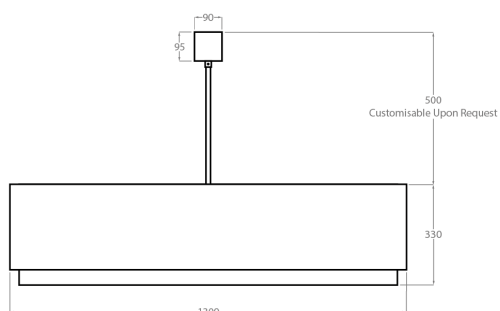

Max watt and Lamps: 40W

Size Six

CL451-90

Height: 33 cm (12.99")

Diameter: 90 cm (35.43")

9 x 40W

Max watt and Lamps: 40W

Size Seven

CL451-100

Height: 33 cm (12.99")

Diameter: 100 cm (39.37")

12 x 40W

Max watt and Lamps: 40W

Size Eight

CL451-120

Height: 33 cm (12.99")

Diameter: 120 cm (47.24")

12 x 40W

Max watt and Lamps: 40W

BELLA FIGURA

Size Nine

CL451-130

Height: 33 cm (12.99")

Diameter: 130 cm (51.18")

18 x 40W

Max watt and Lamps: 40W

The dimensions of the central rod/chain and ceiling rose are not included in the height measurements.
Standard rod/chain and ceiling rose is 50cm if not otherwise specified by customer.