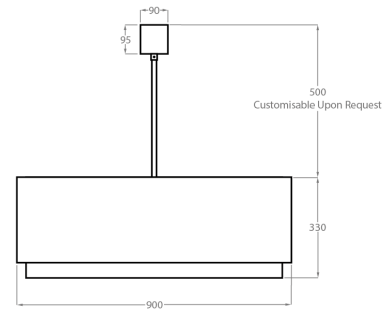

Height: 33 cm (12.99")

Diameter: 45 cm (17.72")

4 x 40W

Max watt and Lamps: 40W

Size Four

CL451-60

Height: 33 cm (12.99")

Diameter: 60 cm (23.62")

Max watt and Lamps: 40W

Size Six

CL451-90

Height: 33 cm (12.99")

Diameter: 90 cm (35.43")

9 x 40W

Max watt and Lamps: 40W

Size Seven

CL451-100

Height: 33 cm (12.99")

Diameter: 100 cm (39.37")

12 x 40W

Max watt and Lamps: 40W

Size Eight

CL451-120

Height: 33 cm (12.99")

18 x 40W

Max watt and Lamps: 40W

The dimensions of the central rod/chain and ceiling rose are not included in the height measurements.
Standard rod/chain and ceiling rose is 50cm if not otherwise specified by customer.