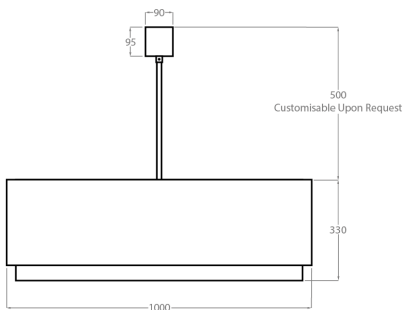

Height: 33 cm (12.99")

Diameter: 45 cm (17.72")

4 x 40W

Max watt and Lamps: 40W

Size Four

CL451-60

Height: 33 cm (12.99")

Diameter: 60 cm (23.62")

Max watt and Lamps: 40W

Size Six

CL451-90

Height: 33 cm (12.99")

Diameter: 90 cm (35.43")

9 x 40W

Max watt and Lamps: 40W

Size Seven

CL451-100

Height: 33 cm (12.99")

Diameter: 100 cm (39.37")

12 x 40W

Max watt and Lamps: 40W

Size Eight

CL451-120

Height: 33 cm (12.99")

18 x 40W

Max watt and Lamps: 40W

The dimensions of the central rod/chain and ceiling rose are not included in the height measurements.
Standard rod/chain and ceiling rose is 50cm if not otherwise specified by customer.