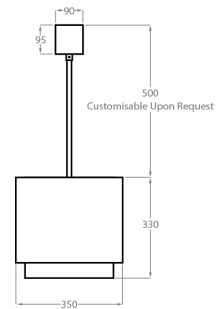

Size Two

CL451-35

Height: 33 cm (12.99")

Diameter: 35 cm (13.78")

3 x 40W

Max watt and Lamps: 40W

Size Three

CL451-45

Height: 33 cm (12.99")

Diameter: 45 cm (17.72")

4 x 40W

Max watt and Lamps: 40W

Size Four

CL451-60

Height: 33 cm (12.99")

Diameter: 60 cm (23.62")

Max watt and Lamps: 40W

Size Six

CL451-90

Height: 33 cm (12.99")

Diameter: 90 cm (35.43")

9 x 40W

Max watt and Lamps: 40W

Size Seven

18 x 40W

Max watt and Lamps: 40W

The dimensions of the central rod/chain and ceiling rose are not included in the height measurements.
Standard rod/chain and ceiling rose is 50cm if not otherwise specified by customer.