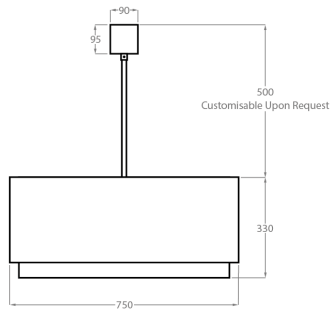

Height: 33 cm (12.99")

Diameter: 45 cm (17.72")

4 x 40W

Max watt and Lamps: 40W

Size Four

CL451-60

Height: 33 cm (12.99")

Diameter: 60 cm (23.62")

6 x 40W

Max watt and Lamps: 40W

BELLA FIGURA

Size Five

CL451-75

Height: 33 cm (12.99")

Diameter: 75 cm (29.53")

8 x 40W

Max watt and Lamps: 40W

Size Six

CL451-90

Height: 33 cm (12.99")

Diameter: 90 cm (35.43")

9 x 40W

Max watt and Lamps: 40W

Size Seven

CL451-100

Height: 33 cm (12.99")

Diameter: 100 cm (39.37")

12 x 40W

Max watt and Lamps: 40W

Size Eight

CL451-120

Height: 33 cm (12.99")