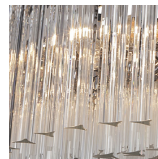

Murano Glass Colours

Clear Murano