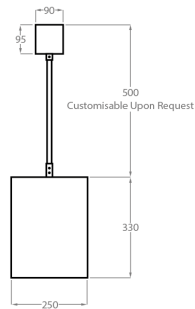

Available Sizes

BELLA FIGURA

Size One

CL451-25

Height: 33 cm (12.99")

Diameter: 25 cm (9.84")

3 x 40W

Max watt and Lamps: 40W

Size Two

CL451-35

Height: 33 cm (12.99")

Diameter: 35 cm (13.78")

3 x 40W

Max watt and Lamps: 40W

Size Three

CL451-45

Height: 33 cm (12.99")

Diameter: 45 cm (17.72")

4 x 40W

Max watt and Lamps: 40W

Size Four

CL451-60

Height: 33 cm (12.99")

Diameter: 60 cm (23.62")

Max watt and Lamps: 40W

Size Six

CL451-90

Height: 33 cm (12.99")

Diameter: 90 cm (35.43")

9 x 40W

Max watt and Lamps: 40W

Size Seven