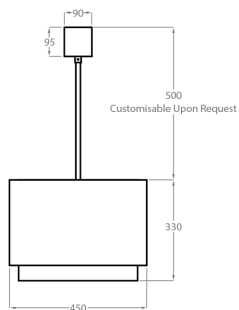

Size Two

CL451-35

Height: 33 cm (12.99")

Diameter: 35 cm (13.78")

3 x 40W

Max watt and Lamps: 40W

Size Three

CL451-45

Height: 33 cm (12.99")

Diameter: 45 cm (17.72")

4 x 40W

Max watt and Lamps: 40W

Size Four

CL451-60

Height: 33 cm (12.99")

Diameter: 60 cm (23.62")

Max watt and Lamps: 40W

Size Six

CL451-90

Height: 33 cm (12.99")

Diameter: 90 cm (35.43")

9 x 40W

Max watt and Lamps: 40W

Size Seven

18 x 40W

Max watt and Lamps: 40W

The dimensions of the central rod/chain and ceiling rose are not included in the height measurements.
Standard rod/chain and ceiling rose is 50cm if not otherwise specified by customer.