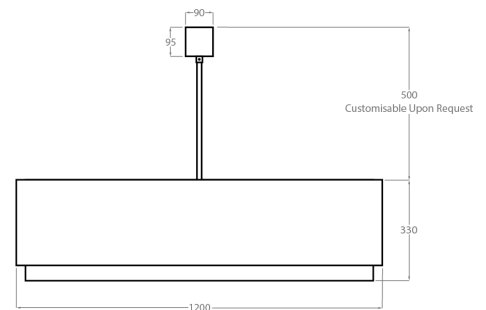

Max watt and Lamps: 40W

Size Six

CL451-90

Height: 33 cm (12.99")

Diameter: 90 cm (35.43")

9 x 40W

Max watt and Lamps: 40W

Size Seven

CL451-100

Height: 33 cm (12.99")

Diameter: 100 cm (39.37")

12 x 40W

Max watt and Lamps: 40W

Size Eight

CL451-120

Height: 33 cm (12.99")

Diameter: 120 cm (47.24")

12 x 40W

Max watt and Lamps: 40W

BELLA FIGURA

Size Nine

CL451-130

Height: 33 cm (12.99")

Diameter: 130 cm (51.18")

18 x 40W

Max watt and Lamps: 40W

The dimensions of the central rod/chain and ceiling rose are not included in the height measurements.
Standard rod/chain and ceiling rose is 50cm if not otherwise specified by customer.