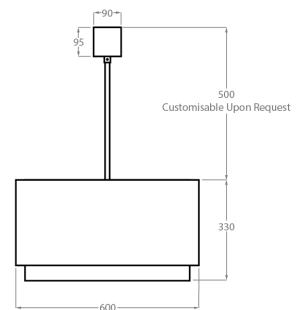

Size Two

CL451-35

Height: 33 cm (12.99")

Diameter: 35 cm (13.78")

3 x 40W

Max watt and Lamps: 40W

Size Three

CL451-45

Height: 33 cm (12.99")

Diameter: 45 cm (17.72")

4 x 40W

Max watt and Lamps: 40W

Size Four

CL451-60

Height: 33 cm (12.99")

Diameter: 60 cm (23.62")

6 x 40W

Max watt and Lamps: 40W

BELLA FIGURA

Size Five

CL451-75

Height: 33 cm (12.99")

Diameter: 75 cm (29.53")

8 x 40W

Max watt and Lamps: 40W

Size Six

CL451-90

Height: 33 cm (12.99")

Diameter: 90 cm (35.43")

9 x 40W

Max watt and Lamps: 40W

Size Seven