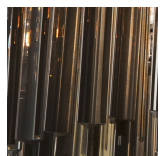

Polished Gold

Chrome

Brushed Dark
Bronze

Murano Glass Colours

Clear Murano

Smoke Murano

Installation

Bella Figura do not supply ceiling hooks, screws or bolts for any of our chandeliers. A qualified fitter must assess the ceiling structure and provide the appropriate fixings based on the ceiling construction