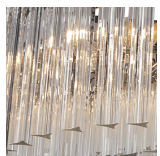

Polished Gold

Chrome

Brushed Dark
Bronze

Murano Glass Colours

Clear Murano

Smoke Murano

Installation

Bella Figura do not supply ceiling hooks, screws or bolts for any of our chandeliers. A qualified fitter must assess the ceiling structure and provide the appropriate fixings based on the ceiling construction