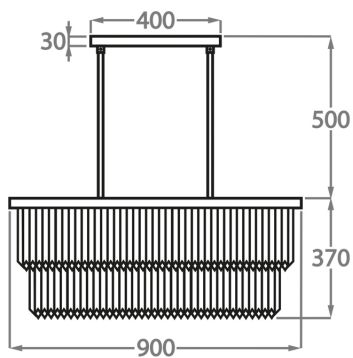

Smoke Murano

Glass in

Smooth Triangular - Angle Cut

Installation

Bella Figura do not supply ceiling hooks, screws or bolts for any of our chandeliers. A qualified fitter must assess the ceiling structure and provide the appropriate fixings based on the ceiling construction

Available Sizes

BELLA FIGURA

Size One

CL438-90

Height: 37 cm (14.57")

Width: 20 cm (7.87")

Length: 90 cm (35.43")

4 x 40W E26

Max watt and Lamps: 40W

Net Weight: 50 kg / 110 lb

Size Two

CL438-150

Height: 37 cm (14.57")

Width: 20 cm (7.87")

Length: 150 cm (59.06")

8 x 40w E26

Max watt and Lamps: 40w

Net Weight: 58 kg / 128 lb

The dimensions of the central rods and ceiling rose are not included in the height measurements.

The standard rods and ceiling rose are 50cm (20"), but these can be ordered in different sizes by the customer.