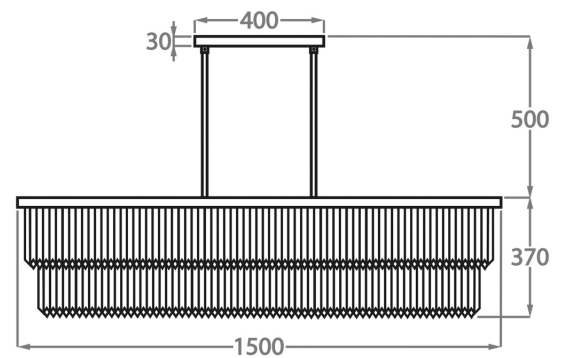

Available Sizes

BELLA FIGURA

Size One

CL438-90

Height: 37 cm (14.57")

Width: 20 cm (7.87")

Length: 90 cm (35.43")

4 x 40W E26

Max watt and Lamps: 40W

Net Weight: 50 kg / 110 lb

Size Two

CL438-150

Height: 37 cm (14.57")

Width: 20 cm (7.87")

Length: 150 cm (59.06")

8 x 40w E26

Max watt and Lamps: 40w

Net Weight: 58 kg / 128 lb

The dimensions of the central rods and ceiling rose are not included in the height measurements.

The standard rods and ceiling rose are 50cm (20"), but these can be ordered in different sizes by the customer.