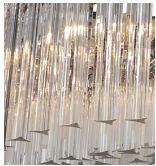

BELLA FIGURA

Rectangular Two Tier Chandelier

CL438

Collection Name

RETRO MURANO COLLECTION

Based on our best selling Rectangular Chandelier (CL414), this stunning contemporary ceiling light is perfect over a breakfast bar or central island. Available in a number of glass and metal finishes, this chandelier can be tailored to perfectly fit into any design.

CL438-90 in smoke triangular flat and angle cut Murano glass and chrome

Available Finishes

Metal Finishes

Polished Gold

Chrome

Brushed Dark Bronze

Murano Glass Colours

Clear Murano

Smoke Murano

Glass in

Smooth Triangular - Angle Cut

Installation

Bella Figura do not supply ceiling hooks, screws or bolts for any of our chandeliers. A qualified fitter must assess the ceiling structure and provide the appropriate fixings based on the ceiling construction