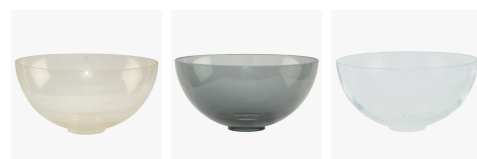

BELLA FIGURA

Michelangelo Chandelier with Drops

CL501

Collection Name

VENETIAN GLASS COLLECTION

One of our most popular designs, which is ideal for transitional interiors. This chandelier can also be fitted directly onto the ceiling without the chain and ceiling rose.

CL501-6 in grey Murano glass and chrome

Available Finishes

Glass Finish

All Ribbed Glass

All Smooth Glass

Metal Finishes

Polished Gold Chrome

Murano Glass Colours

Available Sizes

BELLA FIGURA

6 Light

CL501-6

Height: 75 cm (29.53")

Diameter: 96 cm (37.8")

6 x 42W E12

Max watt and Lamps: 42W