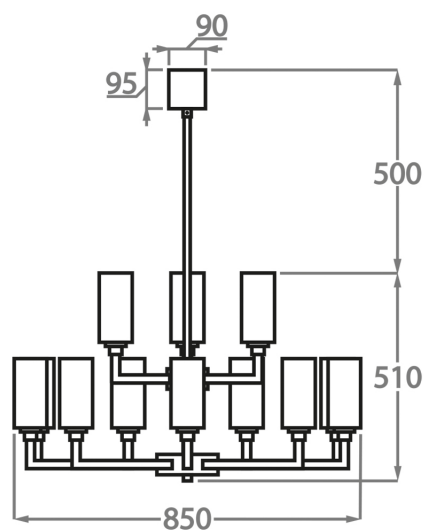

Available Sizes

BELLA FIGURA

6 Light

CL627-6

Height: 30 cm (11.81")

Diameter: 70 cm (27.56")

6 x 42W E12

Max watt and Lamps: 42W

12 Light

CL627-12

Height: 30 cm (11.81")

Diameter: 110 cm (43.31")

12 x 42W E12

Max watt and Lamps: 42W

Net Weight: 7 kg / 15 lb

9+3 Light

CL627-9+3

Height: 51 cm (20.08")

Diameter: 85 cm (33.46")

12 x 42W E12

Max watt and Lamps: 42W

Net Weight: 13 kg / 29 lb

BELLA FIGURA

12+6 Light
CL627-12+6
Height: 51 cm (20.08")
Diameter: 110 cm (43.31")
Number of Tiers: 2
18 x 42W E12
Max watt and Lamps: 42W

Please use 'Golf Ball' bulbs/lamps only.

The dimensions of the central rod/chain and ceiling rose are not included in the height measurements.
Standard rod/chain and ceiling rose is 50cm if not otherwise specified by customer.