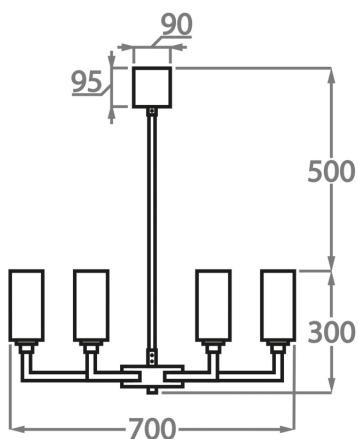

Available Sizes

BELLA FIGURA

6 Light

CL627-6

Height: 30 cm (11.81")

Diameter: 70 cm (27.56")

6 x 42W E12

Max watt and Lamps: 42W

Net Weight: 6 kg / 13 lb

9 Light

CL627-9

Height: 30 cm (11.81")

Diameter: 85 cm (33.46")

9 x 42W E12

Max watt and Lamps: 42W

Net Weight: 6 kg / 11 lb

12 Light

CL627-12

Height: 30 cm (11.81")

Diameter: 110 cm (43.31")

12 x 42W E12

Max watt and Lamps: 42W

Net Weight: 7 kg / 15 lb

9+3 Light

CL627-9+3

Height: 51 cm (20.08")

Diameter: 85 cm (33.46")

12 x 42W E12

Max watt and Lamps: 42W

Net Weight: 13 kg / 29 lb

BELLA FIGURA

12+6 Light
CL627-12+6
Height: 51 cm (20.08")
Diameter: 110 cm (43.31")
Number of Tiers: 2
18 x 42W E12
Max watt and Lamps: 42W