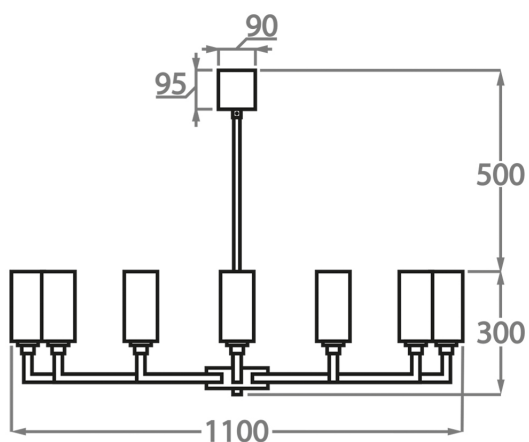

Available Sizes

BELLA FIGURA

6 Light

CL627-6

Height: 30 cm (11.81")

Diameter: 70 cm (27.56")

6 x 42W E12

Max watt and Lamps: 42W

12 Light

CL627-12

Height: 30 cm (11.81")

Diameter: 110 cm (43.31")

12 x 42W E12

Max watt and Lamps: 42W

Net Weight: 7 kg / 15 lb

9+3 Light

CL627-9+3

Height: 51 cm (20.08")

Diameter: 85 cm (33.46")

12 x 42W E12

Max watt and Lamps: 42W

Net Weight: 13 kg / 29 lb

BELLA FIGURA

12+6 Light
CL627-12+6
Height: 51 cm (20.08")
Diameter: 110 cm (43.31")
Number of Tiers: 2
18 x 42W E12
Max watt and Lamps: 42W

Please use 'Golf Ball' bulbs/lamps only.

The dimensions of the central rod/chain and ceiling rose are not included in the height measurements.
Standard rod/chain and ceiling rose is 50cm if not otherwise specified by customer.