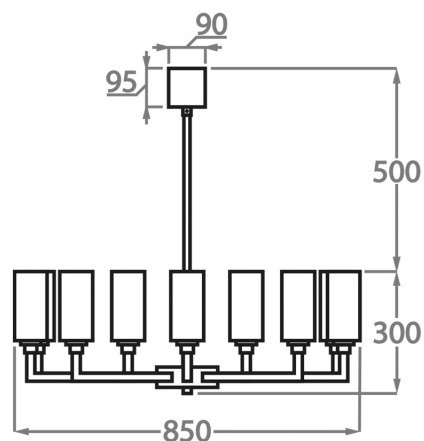

Available Sizes

BELLA FIGURA

6 Light

CL627-6

Height: 30 cm (11.81")

Diameter: 70 cm (27.56")

6 x 42W E12

Max watt and Lamps: 42W

Net Weight: 6 kg / 13 lb

9 Light

CL627-9

Height: 30 cm (11.81")

Diameter: 85 cm (33.46")

9 x 42W E12

Max watt and Lamps: 42W

Net Weight: 6 kg / 11 lb

12 Light

CL627-12

Height: 30 cm (11.81")

Diameter: 110 cm (43.31")

12 x 42W E12

Max watt and Lamps: 42W

Net Weight: 7 kg / 15 lb

9+3 Light

CL627-9+3

Height: 51 cm (20.08")

Diameter: 85 cm (33.46")

12 x 42W E12

Max watt and Lamps: 42W

Net Weight: 13 kg / 29 lb

BELLA FIGURA

12+6 Light
CL627-12+6
Height: 51 cm (20.08")
Diameter: 110 cm (43.31")
Number of Tiers: 2
18 x 42W E12
Max watt and Lamps: 42W