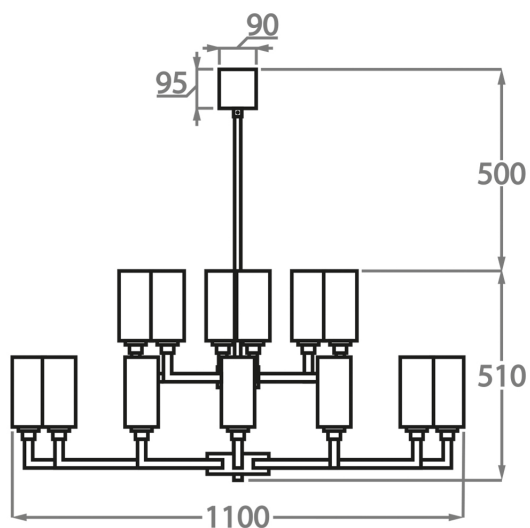

Available Sizes

BELLA FIGURA

6 Light

CL627-6

Height: 30 cm (11.81")

Diameter: 70 cm (27.56")

6 x 42W E12

Max watt and Lamps: 42W

12 Light

CL627-12

Height: 30 cm (11.81")

Diameter: 110 cm (43.31")

12 x 42W E12

Max watt and Lamps: 42W

Net Weight: 7 kg / 15 lb

9+3 Light

CL627-9+3

Height: 51 cm (20.08")

Diameter: 85 cm (33.46")

12 x 42W E12

Max watt and Lamps: 42W

Net Weight: 13 kg / 29 lb

BELLA FIGURA

12+6 Light
CL627-12+6
Height: 51 cm (20.08")
Diameter: 110 cm (43.31")
Number of Tiers: 2
18 x 42W E12
Max watt and Lamps: 42W

Please use 'Golf Ball' bulbs/lamps only.

The dimensions of the central rod/chain and ceiling rose are not included in the height measurements.
Standard rod/chain and ceiling rose is 50cm if not otherwise specified by customer.