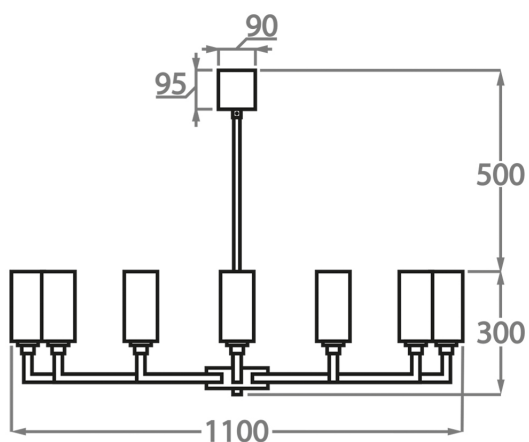

## 9 Light

CL627-9

Height: 30 cm (11.81")

Diameter: 85 cm (33.46")

9 x 42W E12

Max watt and Lamps: 42W

Net Weight: 6 kg / 11 lb

## 12 Light

CL627-12

Height: 30 cm (11.81")

Diameter: 110 cm (43.31")

12 x 42W E12

Max watt and Lamps: 42W

Net Weight: 7 kg / 15 lb

## 9+3 Light

CL627-9+3

Height: 51 cm (20.08")

Diameter: 85 cm (33.46")

12 x 42W E12

Max watt and Lamps: 42W

Net Weight: 13 kg / 29 lb

# BELLA FIGURA

**12+6 Light**  
CL627-12+6  
Height: 51 cm (20.08")  
Diameter: 110 cm (43.31")  
Number of Tiers: 2  
18 x 42W E12  
Max watt and Lamps: 42W

Please use 'Golf Ball' bulbs/lamps only.

The dimensions of the central rod/chain and ceiling rose are not included in the height measurements.  
Standard rod/chain and ceiling rose is 50cm if not otherwise specified by customer.