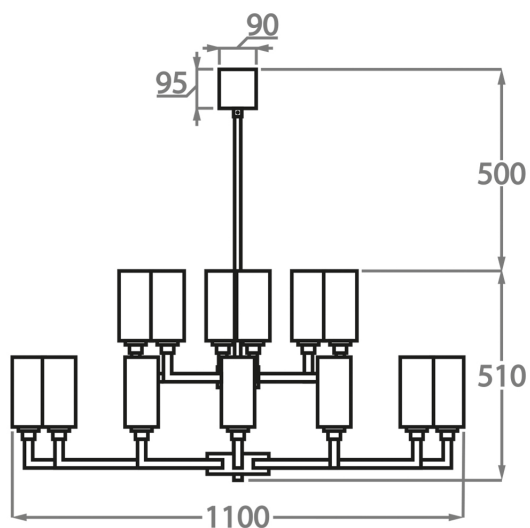

## 9 Light

CL627-9

Height: 30 cm (11.81")

Diameter: 85 cm (33.46")

9 x 42W E12

Max watt and Lamps: 42W

Net Weight: 6 kg / 11 lb

## 12 Light

CL627-12

Height: 30 cm (11.81")

Diameter: 110 cm (43.31")

12 x 42W E12

Max watt and Lamps: 42W

Net Weight: 7 kg / 15 lb

## 9+3 Light

CL627-9+3

Height: 51 cm (20.08")

Diameter: 85 cm (33.46")

12 x 42W E12

Max watt and Lamps: 42W

Net Weight: 13 kg / 29 lb

# BELLA FIGURA

**12+6 Light**  
CL627-12+6  
Height: 51 cm (20.08")  
Diameter: 110 cm (43.31")  
Number of Tiers: 2  
18 x 42W E12  
Max watt and Lamps: 42W

Please use 'Golf Ball' bulbs/lamps only.

The dimensions of the central rod/chain and ceiling rose are not included in the height measurements.  
Standard rod/chain and ceiling rose is 50cm if not otherwise specified by customer.