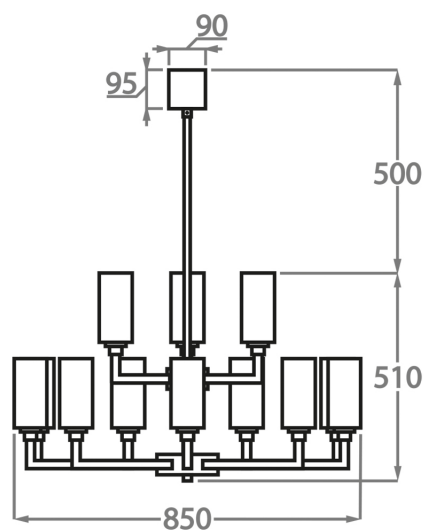

## 9 Light

CL627-9

Height: 30 cm (11.81")

Diameter: 85 cm (33.46")

9 x 42W E12

Max watt and Lamps: 42W

Net Weight: 6 kg / 11 lb

## 12 Light

CL627-12

Height: 30 cm (11.81")

Diameter: 110 cm (43.31")

12 x 42W E12

Max watt and Lamps: 42W

Net Weight: 7 kg / 15 lb

## 9+3 Light

CL627-9+3

Height: 51 cm (20.08")

Diameter: 85 cm (33.46")

12 x 42W E12

Max watt and Lamps: 42W

Net Weight: 13 kg / 29 lb

# BELLA FIGURA

**12+6 Light**  
CL627-12+6  
Height: 51 cm (20.08")  
Diameter: 110 cm (43.31")  
Number of Tiers: 2  
18 x 42W E12  
Max watt and Lamps: 42W

Please use 'Golf Ball' bulbs/lamps only.

The dimensions of the central rod/chain and ceiling rose are not included in the height measurements.  
Standard rod/chain and ceiling rose is 50cm if not otherwise specified by customer.