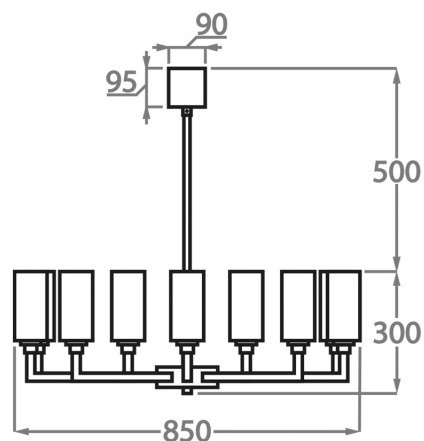

## 6 Light

CL627-6

Height: 30 cm (11.81")

Diameter: 70 cm (27.56")

6 x 42W E12

Max watt and Lamps: 42W

Net Weight: 6 kg / 13 lb

## 9 Light

CL627-9

Height: 30 cm (11.81")

Diameter: 85 cm (33.46")

9 x 42W E12

Max watt and Lamps: 42W

Net Weight: 6 kg / 11 lb

## 12 Light

CL627-12

Height: 30 cm (11.81")

Diameter: 110 cm (43.31")

12 x 42W E12

Max watt and Lamps: 42W

Net Weight: 7 kg / 15 lb

## 9+3 Light

CL627-9+3

Height: 51 cm (20.08")

Diameter: 85 cm (33.46")

12 x 42W E12

Max watt and Lamps: 42W

Net Weight: 13 kg / 29 lb