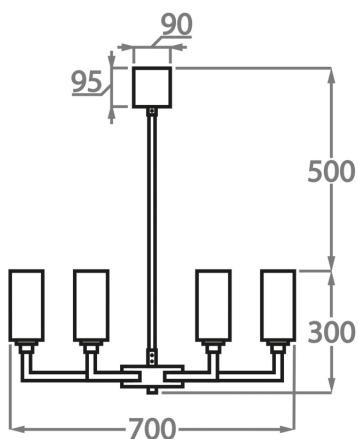

## 6 Light

CL627-6

Height: 30 cm (11.81")

Diameter: 70 cm (27.56")

6 x 42W E12

Max watt and Lamps: 42W

Net Weight: 6 kg / 13 lb

## 9 Light

CL627-9

Height: 30 cm (11.81")

Diameter: 85 cm (33.46")

9 x 42W E12

Max watt and Lamps: 42W

Net Weight: 6 kg / 11 lb

## 12 Light

CL627-12

Height: 30 cm (11.81")

Diameter: 110 cm (43.31")

12 x 42W E12

Max watt and Lamps: 42W

Net Weight: 7 kg / 15 lb

## 9+3 Light

CL627-9+3

Height: 51 cm (20.08")

Diameter: 85 cm (33.46")

12 x 42W E12

Max watt and Lamps: 42W

Net Weight: 13 kg / 29 lb