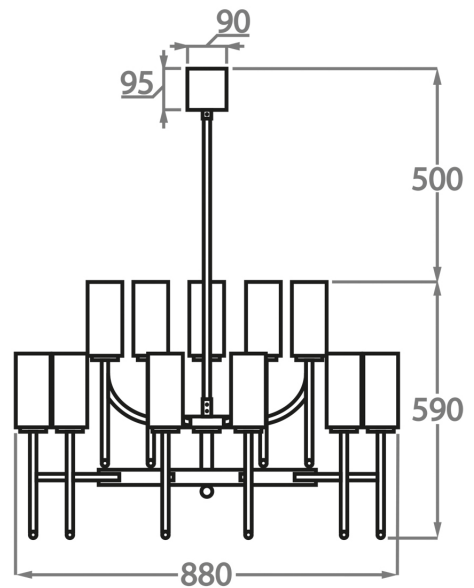

Available Sizes

BELLA FIGURA

8+4 Light

CL628-8+4

Height: 59 cm (23.23")

Diameter: 70 cm (27.56")

12 x 24W E12

Max watt and Lamps: 24W

Net Weight: 19 kg / 42 lb

10+5 Light

CL628-10+5

Height: 59 cm (23.23")

Diameter: 88 cm (34.65")

15 x 24W E12

Max watt and Lamps: 24W

Net Weight: 34 kg / 75 lb

The dimensions of the central rod/chain and ceiling rose are not included in the height measurements.
Standard rod/chain and ceiling rose is 50cm if not otherwise specified by customer.

Shades can also be made with Customer Own Material (COM)