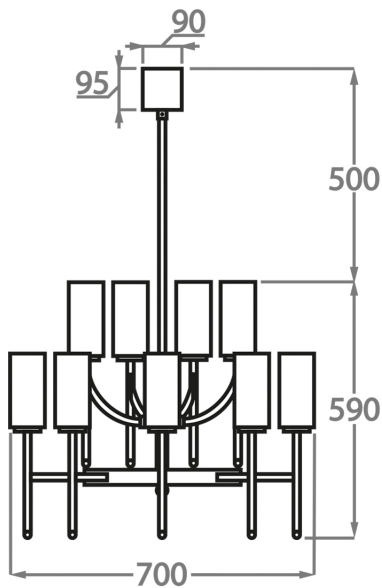

Available Sizes

BELLA FIGURA

8+4 Light

CL628-8+4

Height: 59 cm (23.23")

Diameter: 70 cm (27.56")

12 x 24W E12

Max watt and Lamps: 24W

Net Weight: 19 kg / 42 lb

10+5 Light

CL628-10+5

Height: 59 cm (23.23")

Diameter: 88 cm (34.65")

15 x 24W E12

Max watt and Lamps: 24W

Net Weight: 34 kg / 75 lb

The dimensions of the central rod/chain and ceiling rose are not included in the height measurements.
Standard rod/chain and ceiling rose is 50cm if not otherwise specified by customer.

Shades can also be made with Customer Own Material (COM)