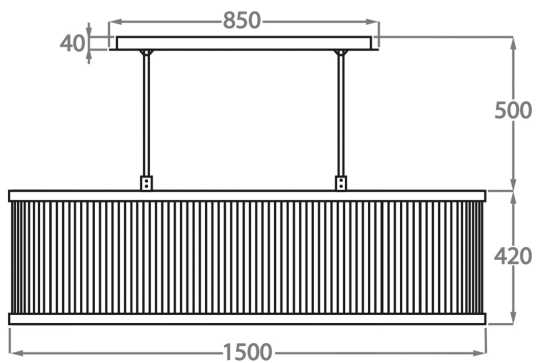

## Size One

CL131-150

Height: 42 cm (16.54")

Diameter: 27.5 cm (10.83")

Length: 150 cm (59.06")

1 x 14.4W Integrated LED

Max watt and Lamps: 14.4W

Net Weight: 100 kg / 220 lb

The dimensions of the central rod/chain and ceiling rose are not included in the height measurements.  
Standard rod/chain and ceiling rose is 50cm if not otherwise specified by customer.