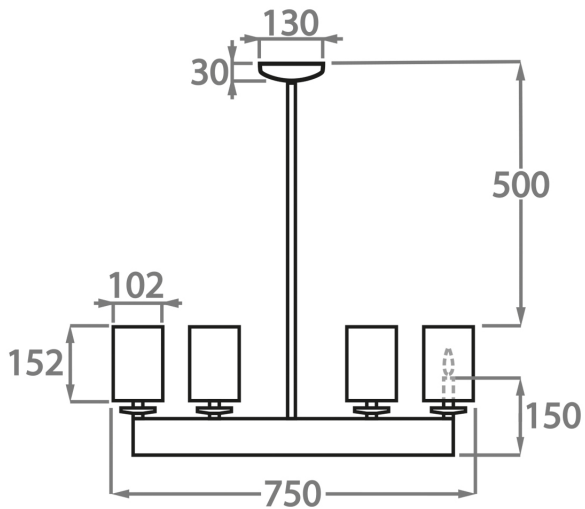

Available Sizes

BELLA FIGURA

Size One

CL50-6
Height: 75 cm (29.53")
Diameter: 75 cm (29.53")
6 x 25W E12
Max watt and Lamps: 25W
Net Weight: 13 kg / 29 lb

Size Two

CL50-8+4
Height: 75 cm (29.53")
Diameter: 110 cm (43.31")
12 x 25W E12
Max watt and Lamps: 25W
Net Weight: 16 kg

The central rod can be ordered as standard in any overall height between 75cm (29.5") and 110cm (43.3"). If a greater overall height is required, please contact us.