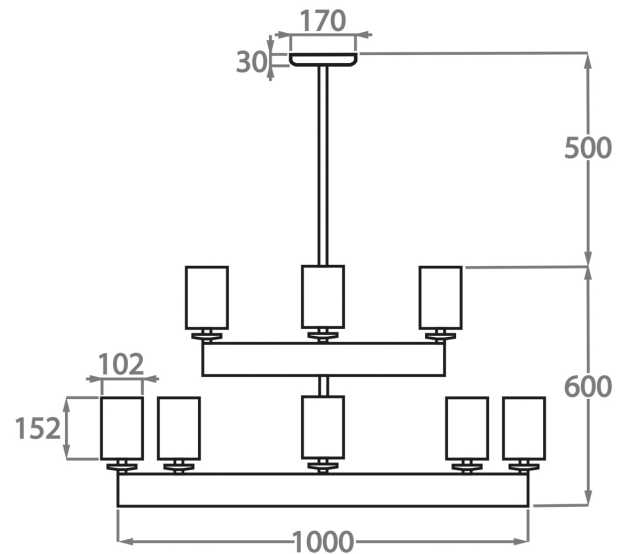

Available Sizes

BELLA FIGURA

Size One

CL50-6
Height: 75 cm (29.53")
Diameter: 75 cm (29.53")
6 x 25W E12
Max watt and Lamps: 25W
Net Weight: 13 kg / 29 lb

Size Two

CL50-8+4
Height: 75 cm (29.53")
Diameter: 110 cm (43.31")
12 x 25W E12
Max watt and Lamps: 25W
Net Weight: 16 kg

The central rod can be ordered as standard in any overall height between 75cm (29.5") and 110cm (43.3"). If a greater overall height is required, please contact us.