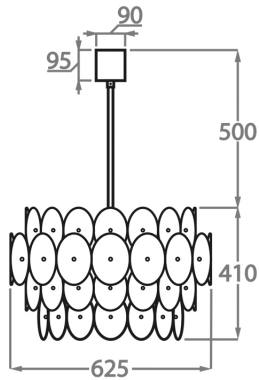

Available Sizes

BELLA FIGURA

Size One

CL61-SM

Height: 41 cm (16.14")

Diameter: 62.5 cm (24.61")

9 x LED 5W G9 LED

Max watt and Lamps: LED 5W

Net Weight: 30 kg

Size Two

CL61-LA

Height: 41 cm (16.14")

Diameter: 80 cm (31.5")

14 x LED 5W G9 LED

Max watt and Lamps: LED 5W

Net Weight: 40 kg

Size Three

CL61-XL-150

Height: 41 cm (16.14")

Diameter: 150 cm (59.06")

Net Weight: 125 kg / 276 lb

The dimensions of the central supporting rod and ceiling rose are not included in the height measurements.

The standard rod and ceiling rose is 50cm (20") high if not otherwise specified by the Customer.

G24 Ground Floor, Centre Dome, Chelsea Harbour Design Centre, Lots Road, London SW10 0XE

T: +44 (0)207 376 4564, E: showroom@bella-figura.com