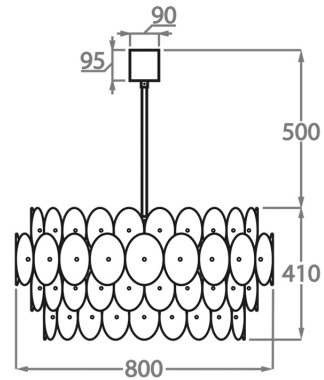

Available Sizes

BELLA FIGURA

Size One

CL61-SM

Height: 41 cm (16.14")

Diameter: 62.5 cm (24.61")

9 x LED 5W G9 LED

Max watt and Lamps: LED 5W

Net Weight: 30 kg

Size Two

CL61-LA

Height: 41 cm (16.14")

Diameter: 80 cm (31.5")

14 x LED 5W G9 LED

Max watt and Lamps: LED 5W

Net Weight: 40 kg

Size Three

CL61-XL-150

Height: 41 cm (16.14")

Diameter: 150 cm (59.06")

Net Weight: 125 kg / 276 lb

The dimensions of the central supporting rod and ceiling rose are not included in the height measurements.

The standard rod and ceiling rose is 50cm (20") high if not otherwise specified by the Customer.

G24 Ground Floor, Centre Dome, Chelsea Harbour Design Centre, Lots Road, London SW10 0XE

T: +44 (0)207 376 4564, E: showroom@bella-figura.com