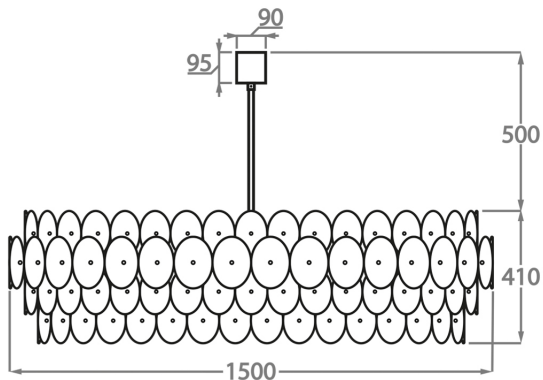

Available Sizes

BELLA FIGURA

Size One

CL61-SM

Height: 41 cm (16.14")

Diameter: 62.5 cm (24.61")

9 x LED 5W G9 LED

Max watt and Lamps: LED 5W

Net Weight: 30 kg

Size Two

CL61-LA

Height: 41 cm (16.14")

Diameter: 80 cm (31.5")

14 x LED 5W G9 LED

Max watt and Lamps: LED 5W

Net Weight: 40 kg

Size Three

CL61-XL-150

Height: 41 cm (16.14")

Diameter: 150 cm (59.06")

Net Weight: 125 kg / 276 lb

The dimensions of the central supporting rod and ceiling rose are not included in the height measurements.

The standard rod and ceiling rose is 50cm (20") high if not otherwise specified by the Customer.

G24 Ground Floor, Centre Dome, Chelsea Harbour Design Centre, Lots Road, London SW10 0XE

T: +44 (0)207 376 4564, E: showroom@bella-figura.com