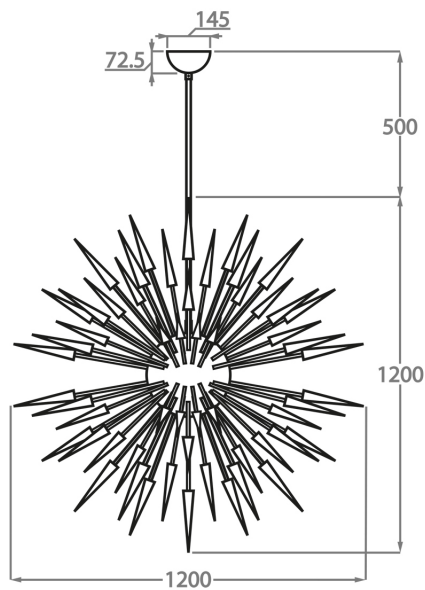

Available Sizes

BELLA FIGURA

One size only

CL65

Height: 120 cm (47.24")

Diameter: 120 cm (47.24")

Number of Glass: 56

56 x INTEGRATED LED x 2W (4 transformers)

Max watt and Lamps: INTEGRATED LED x 2W (4 transformers)

Custom finishes and sizes available on request.

The dimensions of the central supporting chain or rod and ceiling rose are not included in the height measurements.

The overall height of the chandelier as standard, with the chain or rod and ceiling rose is 100cm for an overall height of 170cm.

Min. rod height is 57cm for an overall height of 128cm.

If a larger overall height is required more rod can be ordered at a surcharge.