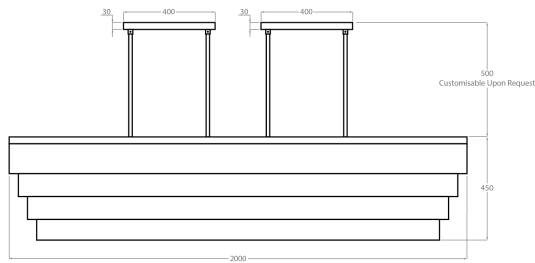

Available Sizes

BELLA FIGURA

Size One

CL456-RECT-200

Height: 45 cm (17.72")

Width: 30 cm (11.81")

Diameter: 200 cm (78.74")

Number of Tiers: 4

32 x 40w G9 LED

Max watt and Lamps: 40w

Net Weight: 140 kg

The dimensions of the central rod and ceiling rose are not included in the height measurements. Please add a minimum of 15cm (6") to the height to take this into account.

The standard rod and ceiling rose height is 50cm (20") if not otherwise specified by customer. Total height with ceiling rose is 95cm.