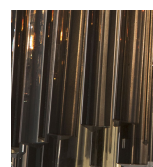

BELLA FIGURA

Twist Inverse Teardrop Lamp

TL312-E

A very elegant table lamp in a classic inverted teardrop shape. This lamp is hand-blown by an Italian master craftsman out of Murano glass with a beautiful contemporary twist

Available Finishes

Recommended Shades

12 inch Tall Drum

Metal Finishes

Chrome

Murano Glass Colours

Smoke Murano

Silk Flex Choice, Switch & Plug Colours

Cream

Silver

Black

Brown

Shade Silks

Over 300 Standard Silk options available
Inner Card Lining options in Cream / Gold /
Champagne/ Silver / White

Available Sizes

BELLA FIGURA