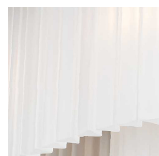

Satin Murano

Installation

Bella Figura do not supply ceiling hooks, screws or bolts for any of our chandeliers. A qualified fitter must assess the ceiling structure and provide the appropriate fixings based on the ceiling construction

Available Sizes