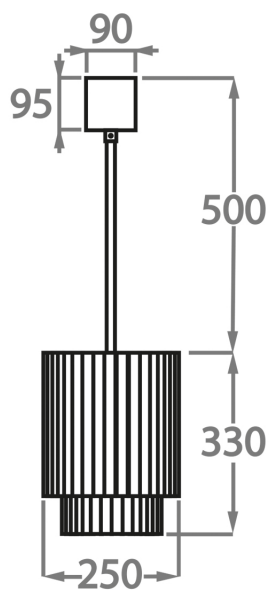

BELLA FIGURA

Concave Drum Pendant

CL412-PEN

Collection Name

RETRO MURANO COLLECTION

This contemporary ceiling light is a stunning re-imagining of a classical lantern. Whether you want to give a traditional room a modern re-styling or are looking for a unique pendant to become the perfect finishing touch to any space, this fixture can be worked seamlessly into a design. Now available in both smoke, satin and clear glass with a number of metal finishes, this drum pendant with a concave centre can be tailored to your preferences.

Available Sizes

BELLA FIGURA

Size One

CL412-25

Height: 33 cm (12.99")

Diameter: 25 cm (9.84")

3 x 40w E26

Max watt and Lamps: 40w

Net Weight: 10 kg / 22 lb

The dimensions of the central rod and ceiling rose are not included in the height measurements.

The standard rod and ceiling rose is 50cm (20"), but this can be ordered in different sizes by the customer.