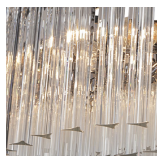

BELLA FIGURA

Concave Drum Pendant

CL412-PEN

Collection Name

RETRO MURANO COLLECTION

This contemporary ceiling light is a stunning re-imagining of a classical lantern. Whether you want to give a traditional room a modern re-styling or are looking for a unique pendant to become the perfect finishing touch to any space, this fixture can be worked seamlessly into a design. Now available in both smoke, satin and clear glass with a number of metal finishes, this drum pendant with a concave centre can be tailored to your preferences.

CL412-25 in clear triangular flat cut Murano glass and brushed dark bronze

Available Finishes

Metal Finishes

Polished Gold

Chrome

Brushed Dark Bronze

Murano Glass Colours

Clear Murano