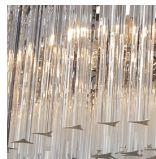

## Concave Drum Pendant

CL412-PEN

Collection Name

**RETRO MURANO COLLECTION**

This contemporary ceiling light is a stunning re-imagining of a classical lantern. Whether you want to give a traditional room a modern re-styling or are looking for a unique pendant to become the perfect finishing touch to any space, this fixture can be worked seamlessly into a design. Now available in both smoke, satin and clear glass with a number of metal finishes, this drum pendant with a concave centre can be tailored to your preferences.

#### Murano Glass Colours

Clear Murano

Smoke Murano

Satin