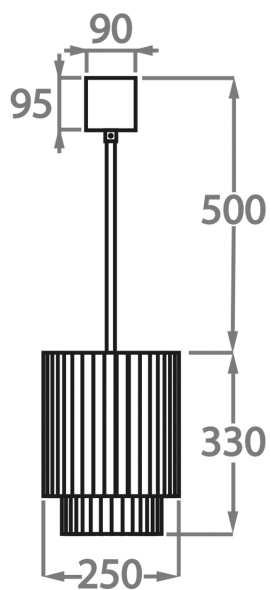

### Available Sizes

---

## Size One

CL412-25

Height: 33 cm (12.99")

Diameter: 25 cm (9.84")

3 x 40w E26

Max watt and Lamps: 40w

Net Weight: 10 kg / 22 lb

The dimensions of the central rod and ceiling rose are not included in the height measurements.

The standard rod and ceiling rose is 50cm (20"), but this can be ordered in different sizes by the customer.