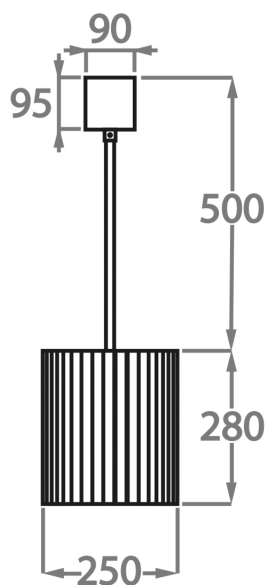

Available Sizes

BELLA FIGURA

Size One

CL412-25-PEN

Height: 28 cm (11.02")

Diameter: 25 cm (9.84")

3 x 40W E26

Max watt and Lamps: 40W

Net Weight: 10 kg / 22 lb

The dimensions of the central rod and ceiling rose are not included in the height measurements.

The standard rod and ceiling rose is 50cm (20"), but this can be ordered in different sizes by the customer.