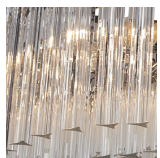

BELLA FIGURA

Concave Drum Pendant

CL412-PEN

Collection Name

RETRO MURANO COLLECTION

This contemporary ceiling light is a stunning re-imagining of a classical lantern. Whether you want to give a traditional room a modern re-styling or are looking for a unique pendant to become the perfect finishing touch to any space, this fixture can be worked seamlessly into a design. Now available in both smoke, satin and clear glass with a number of metal finishes, this drum pendant with a concave centre can be tailored to your preferences.

CL412-25 in smoke triangular flat cut Murano glass and brushed dark bronze

Available Finishes

Metal Finishes

Polished Gold

Chrome

Brushed Dark Bronze

Murano Glass Colours

Clear Murano