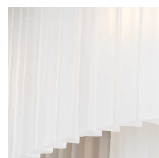

Satin Murano

Installation

Bella Figura do not supply ceiling hooks, screws or bolts for any of our chandeliers. A qualified fitter must assess the ceiling structure and provide the appropriate fixings based on the ceiling construction

Available Sizes