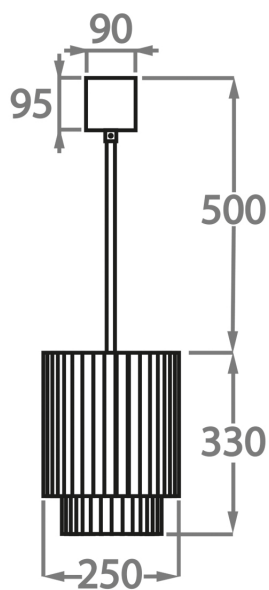

BELLA FIGURA

Concave Drum Pendant

CL412-PEN

Collection Name

RETRO MURANO COLLECTION

This contemporary ceiling light is a stunning re-imagining of a classical lantern. Whether you want to give a traditional room a modern re-styling or are looking for a unique pendant to become the perfect finishing touch to any space, this fixture can be worked seamlessly into a design. Now available in both smoke, satin and clear glass with a number of metal finishes, this drum pendant with a concave centre can be tailored to your preferences.

Available Sizes

BELLA FIGURA

Size One

CL412-25

Height: 33 cm (12.99")

Diameter: 25 cm (9.84")

3 x 40w E26

Max watt and Lamps: 40w

Net Weight: 10 kg / 22 lb

The dimensions of the central rod/chain and ceiling rose are not included in the height measurements

The standard rod and ceiling rose is 50cm (20"), but this can be ordered in different sizes by the customer