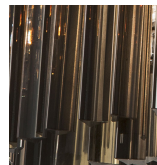

BELLA FIGURA

Concave Drum Pendant

CL412-PEN

Collection Name

RETRO MURANO COLLECTION

This contemporary ceiling light is a stunning re-imagining of a classical lantern. Whether you want to give a traditional room a modern re-styling or are looking for a unique pendant to become the perfect finishing touch to any space, this fixture can be worked seamlessly into a design. Now available in both smoke, satin and clear glass with a number of metal finishes, this drum pendant with a concave centre can be tailored to your preferences.

CL412-25 in smoke triangular flat cut Murano glass and polished gold

Available Finishes

Metal Finishes

Polished Gold

Chrome

Brushed Dark
Bronze

Murano Glass Colours

Clear Murano