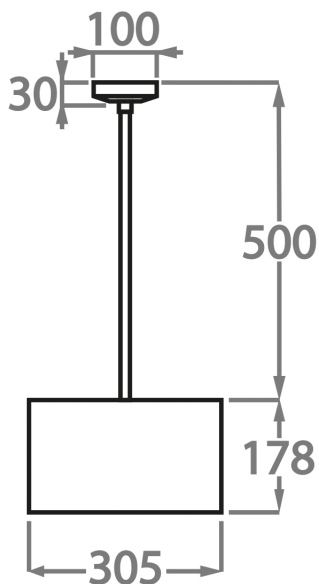

### Available Sizes

---

# BELLA FIGURA

**One size only**  
CL03  
1 x 40W E26  
Max watt and Lamps: 40W

This pendant is completely customisable on the overall desired height.

Drops exceeding 100cm (39") will incur a surcharge, and minimum rod height is 10cm.

Standard ceiling rose diameter: 11cm (4")

Drums shades available up to 20"

Lucite or fabric diffuser available on request.