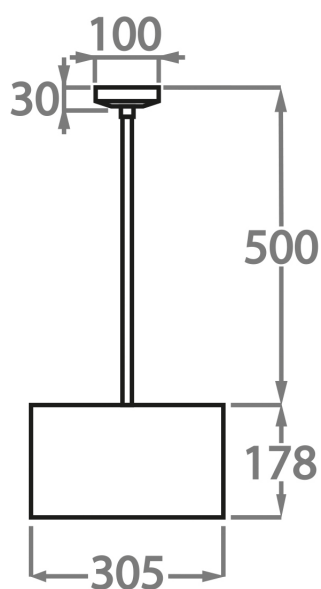

#### Available Sizes

---

## One size only

CL03

Height: CUSTOM cm (0")

1 x 40W E26

Max watt and Lamps: 40W

This pendant is completely customisable on the overall desired height.

Drops exceeding 100cm (39") will incur a surcharge, and minimum rod height is 10cm.

Standard ceiling rose diameter: 11cm (4")

Drums shades available up to 20"

Lucite or fabric diffuser available on request.