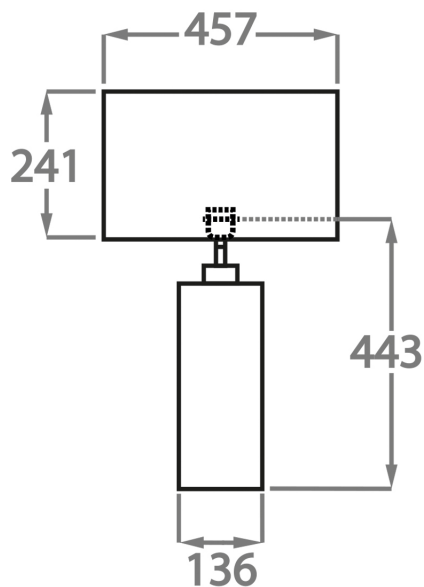

## One Size Only

TL208

Height: 44.3 cm (17.44")

Width: 13.6 cm (5.35")

1 x 40w A19

Max watt and Lamps: 40w

Dimensions are measured from the base of the lamp to the middle of the bulb holder and are excluding shade.

Shades can also be made with Customer Own Material (COM)

Overall height with a 12" oval shade is 65cm