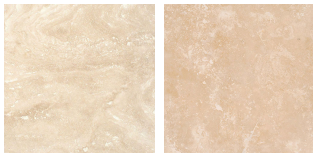

BELLA FIGURA

Milton Lamp

TL220

Collection Name

STONE COLLECTION

A rectangular table lamp made out of sandblasted travertine. Slightly retro and yet very contemporary and elegant.

Test Certification

IEC (International Electrotechnical Commission) test certificates available - will incur a surcharge

UL (Underwriters Laboratories) test certificates available for the USA - will incur a surcharge

Suitable for Yachts - Rod and bolting available for use on yachts

Compatible with

Yacht Club

TL220 in cream travertine and bronze with a 15 inch straight oval shade in silk crepe satin 1806W/ 505 Quail

Available Finishes

Travertine

Cream

Beige

Metal Finishes

Bronze Only

Brushed Nickel

Polished Nickel

Brushed Gold

Polished Gold

Silk Flex Choice, Switch & Plug Colours

Cream

Silver

Black

Brown

Shade Silks