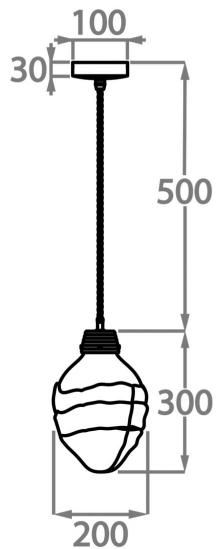

BELLA FIGURA

Acorn Pendant

CL660-PEN

Collection Name

CANTERBURY COLLECTION

Joining the Acorn family, the new Acorn pendant is a delicate design where each one is wrapped one by one in a generous layer of glass, creating almost an abstract glass ribbon. Hand crafted in our glass workshop in the UK using the best skill. Unlike our Acorn table lamps the pendant is currently only available in clear glass.

Black

Brown

Cream

Silver

Available Sizes

Large
CL660-PEN,
Height: 30 cm (11.81")
Diameter: 20 cm (7.87")
Bulbs: 1 x 40W E14
Net Weight: 5 kg / 11 lb

This pendant is supplied as standard with 50cm (20") of flex. More flex is available on request