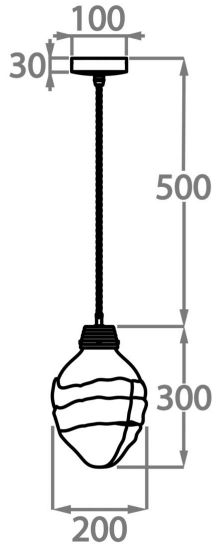

## Available Sizes

---

**Large**  
CL660-PEN,  
Height: 30 cm (11.81")  
Diameter: 20 cm (7.87")  
1 x 40W E14  
Max Watt and Lamps: 40W x 1  
Net Weight: 5 kg / 11 lb

This pendant is supplied as standard with 50cm (20") of flex. More flex is available on request