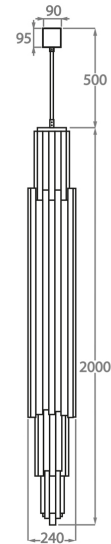

BELLA FIGURA

Alto Chandelier

CL460

Collection Name

RETRO MURANO COLLECTION

The latest addition to our Retro Murano collection, the Alto chandelier is beautifully long and slender. It has been designed to add a touch of style and glamour to atriums and double height hallways, either as a single piece or in a cluster of 3 or more set at different heights. The glass rods are available in four colours - clear, smoke, clear & gold or clear & silver - with the gold and silver options featuring our latest innovation of metal flecks set inside clear glass.

Clear & Gold

Clear & Silver

Smoke Murano

Satin Murano

Available Sizes

One Size

CL460-160,

Height: 160 cm (62.99")

Diameter: 24 cm (9.45")

12 x 25W or 4W G9 or G9 LED G9

Max Watt and Lamps: 25W or 4W G9 or G9 LED x 12

Net Weight: 62 kg / lb

Two Size

CL460-200,

Height: 200 cm (78.74")

Diameter: 24 cm (9.45")

21 x 25W or 4W G9 or G9 LED G9

Max Watt and Lamps: 25W or 4W G9 or G9 LED x 21

Net Weight: 75 kg / lb

The dimensions of the central rod and ceiling rose are not included in the height measurements given above
The standard rod and ceiling rose is 50cm (20"), but this can be ordered in different sizes by the customer.