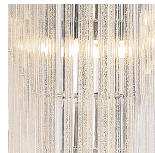

BELLA FIGURA

Alto Chandelier

CL460

Collection Name

RETRO MURANO COLLECTION

The latest addition to our Retro Murano collection, the Alto chandelier is beautifully long and slender. It has been designed to add a touch of style and glamour to atriums and double height hallways, either as a single piece or in a cluster of 3 or more set at different heights. The glass rods are available in four colours - clear, smoke, clear & gold or clear & silver - with the gold and silver options featuring our latest innovation of metal flecks set inside clear glass.

CL460-160 in Clear Triangular Flat Cut Murano Glass with Gold Flecks and a Chrome Frame

Available Finishes

Metal Finishes

Brushed Dark Bronze

Chrome

Polished Gold

Murano Glass Colours

Clear Murano

Clear & Gold

Clear & Silver

Smoke Murano

Satin Murano

Available Sizes

One Size

CL460-160,

Height: 160 cm (62.99")