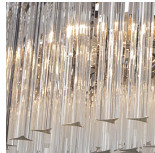

Murano Glass Finish

Clear Murano