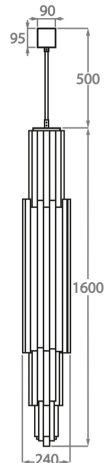

CL460-160 in Clear Triangular Flat Cut Murano Glass with Gold Flecks and a Chrome Frame

Available Finishes

Metal Finishes

Brushed Dark Bronze

Chrome

Polished Gold

Murano Glass Colours

Clear Murano

Clear & Gold

Clear & Silver

Smoke Murano

Satin Murano

Available Sizes

One Size

CL460-160,

Height: 160 cm (62.99")

Diameter: 24 cm (9.45")

12 x 25W or 4W G9 or G9 LED G9

Max Watt and Lamps: 25W or 4W G9 or G9 LED x 12

Net Weight: 62 kg / lb

Two Size

CL460-200,

Height: 200 cm (78.74")

Diameter: 24 cm (9.45")

21 x 25W or 4W G9 or G9 LED G9

Max Watt and Lamps: 25W or 4W G9 or G9 LED x 21

Net Weight: 75 kg / lb

The dimensions of the central rod and ceiling rose are not included in the height measurements given above
The standard rod and ceiling rose is 50cm (20"), but this can be ordered in different sizes by the customer.