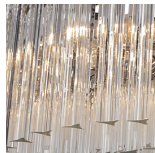

BELLA FIGURA

Alto Chandelier

CL460

Collection Name

RETRO MURANO COLLECTION

The latest addition to our Retro Murano collection, the Alto chandelier is beautifully long and slender. It has been designed to add a touch of style and glamour to atriums and double height hallways, either as a single piece or in a cluster of 3 or more set at different heights. The glass rods are available in four colours - clear, smoke, clear & gold or clear & silver - with the gold and silver options featuring our latest innovation of metal flecks set inside clear glass.

CL460-160 in Clear Triangular Flat Cut Murano Glass with Gold Flecks and a Chrome Frame

Available Finishes

Metal Finishes

Brushed Dark Bronze

Chrome

Polished Gold

Murano Glass Colours

Clear Murano

Clear & Gold

Clear & Silver

Smoke Murano

Satin Murano

Available Sizes

One Size

CL460-160,

Height: 160 cm (62.99")