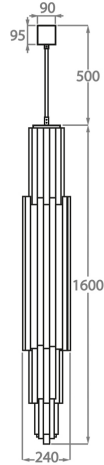

CL460-160 in Clear Triangular Flat Cut Murano Glass with Gold Flecks and a Chrome Frame

## Available Sizes

---

### One Size

CL460-160,

Height: 160 cm (62.99")

Diameter: 24 cm (9.45")

Bulbs: 12 x 25W or 4W G9 or G9 LED G9

Net Weight: 62 kg / lb

### Two Size

CL460-200,

Height: 200 cm (78.74")

Diameter: 24 cm (9.45")

Bulbs: 21 x 25W or 4W G9 or G9 LED G9

Net Weight: 75 kg / lb

The dimensions of the central rod and ceiling rose are not included in the height measurements given above. The standard rod and ceiling rose is 50cm (20"), but this can be ordered in different sizes by the customer.