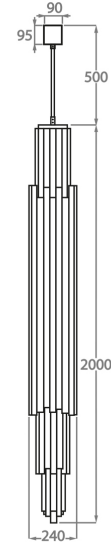

#### RETRO MURANO COLLECTION

The latest addition to our Retro Murano collection, the Alto chandelier is beautifully long and slender. It has been designed to add a touch of style and glamour to atriums and double height hallways, either as a single piece or in a cluster of 3 or more set at different heights. The glass rods are available in four colours - clear, smoke, clear & gold or clear & silver - with the gold and silver options featuring our latest innovation of metal flecks set inside clear glass.

CL460-160 in Clear Triangular Flat Cut Murano Glass with Gold Flecks and a Chrome Frame

### One Size

CL460-160,

Height: 160 cm (62.99")

Diameter: 24 cm (9.45")

Bulbs: 12 x 25W or 4W G9 or G9 LED G9

Net Weight: 62 kg / lb

### Two Size

CL460-200,

Height: 200 cm (78.74")

Diameter: 24 cm (9.45")

Bulbs: 21 x 25W or 4W G9 or G9 LED G9

Net Weight: 75 kg / lb

The dimensions of the central rod and ceiling rose are not included in the height measurements given above. The standard rod and ceiling rose is 50cm (20"), but this can be ordered in different sizes by the customer.