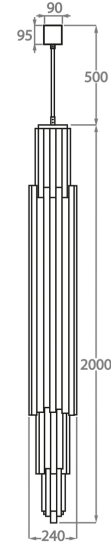

BELLA FIGURA

Alto Chandelier

CL460

Collection Name

RETRO MURANO COLLECTION

The latest addition to our Retro Murano collection, the Alto chandelier is beautifully long and slender. It has been designed to add a touch of style and glamour to atriums and double height hallways, either as a single piece or in a cluster of 3 or more set at different heights. The glass rods are available in four colours - clear, smoke, clear & gold or clear & silver - with the gold and silver options featuring our latest innovation of metal flecks set inside clear glass.

Clear & Gold

Clear & Silver

Smoke
Murano

Satin Murano

Available Sizes

One Size

CL460-160,

Height: 160 cm (62.99")

Diameter: 24 cm (9.45")

Bulbs: 12 x 25W or 4W G9 or G9 LED G9

Net Weight: 62 kg / lb

Two Size

CL460-200,

Height: 200 cm (78.74")

Diameter: 24 cm (9.45")

Bulbs: 21 x 25W or 4W G9 or G9 LED G9

Net Weight: 75 kg / lb

The dimensions of the central rod and ceiling rose are not included in the height measurements given above. The standard rod and ceiling rose is 50cm (20"), but this can be ordered in different sizes by the customer.