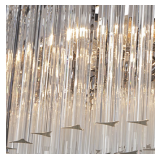

BELLA FIGURA

Alto Chandelier

CL460

Collection Name

RETRO MURANO COLLECTION

The latest addition to our Retro Murano collection, the Alto chandelier is beautifully long and slender. It has been designed to add a touch of style and glamour to atriums and double height hallways, either as a single piece or in a cluster of 3 or more set at different heights. The glass rods are available in four colours - clear, smoke, clear & gold or clear & silver - with the gold and silver options featuring our latest innovation of metal flecks set inside clear glass.

CL460-160 in Smoke Triangular Flat Cut Murano Glass and a Chrome Frame

Available Finishes

Metal Finishes

Brushed Dark
Bronze

Chrome

Polished Gold

Murano Glass Colours

Clear Murano

Clear & Gold

Clear & Silver

Smoke
Murano

Satin Murano

Available Sizes

One Size

CL460-160,

Height: 160 cm (62.99")