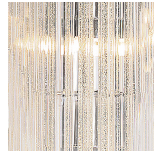

BELLA FIGURA

Alto Chandelier

CL460

Collection Name

RETRO MURANO COLLECTION

The latest addition to our Retro Murano collection, the Alto chandelier is beautifully long and slender. It has been designed to add a touch of style and glamour to atriums and double height hallways, either as a single piece or in a cluster of 3 or more set at different heights. The glass rods are available in four colours - clear, smoke, clear & gold or clear & silver - with the gold and silver options featuring our latest innovation of metal flecks set inside clear glass.

CL460-160 in Smoke Triangular Flat Cut Murano Glass and a Chrome Frame

Available Finishes

Metal Finish

Brushed Dark
Bronze

Chrome

Polished Gold

Murano Glass Finish

Clear Murano

Clear & Gold

Clear & Silver

Smoke
Murano

Satin Murano

Available Sizes

One Size

CL460-160,

Height: 160 cm (62.99")