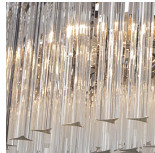

BELLA FIGURA

Alto Chandelier

CL460

Collection Name

RETRO MURANO COLLECTION

The latest addition to our Retro Murano collection, the Alto chandelier is beautifully long and slender. It has been designed to add a touch of style and glamour to atriums and double height hallways, either as a single piece or in a cluster of 3 or more set at different heights. The glass rods are available in four colours - clear, smoke, clear & gold or clear & silver - with the gold and silver options featuring our latest innovation of metal flecks set inside clear glass.

CL460-160 in Smoke Triangular Flat Cut Murano Glass and a Chrome Frame

Available Finishes

Metal Finish

Brushed Dark
Bronze

Chrome

Polished Gold

Murano Glass Finish

Clear Murano

Clear & Gold

Clear & Silver

Smoke
Murano

Satin Murano

Available Sizes

One Size

CL460-160,

Height: 160 cm (62.99")