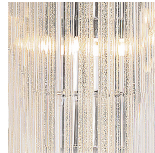

BELLA FIGURA

Alto Chandelier

CL460

Collection Name

RETRO MURANO COLLECTION

The latest addition to our Retro Murano collection, the Alto chandelier is beautifully long and slender. It has been designed to add a touch of style and glamour to atriums and double height hallways, either as a single piece or in a cluster of 3 or more set at different heights. The glass rods are available in four colours - clear, smoke, clear & gold or clear & silver - with the gold and silver options featuring our latest innovation of metal flecks set inside clear glass.

CL460-160 in Smoke Triangular Flat Cut Murano Glass and a Chrome Frame

Available Finishes

Metal Finish

Brushed Dark
Bronze

Chrome

Polished Gold

Murano Glass Finish

Clear Murano

Clear & Gold

Clear & Silver

Smoke
Murano

Satin Murano

Available Sizes

One Size

CL460-160,

Height: 160 cm (62.99")