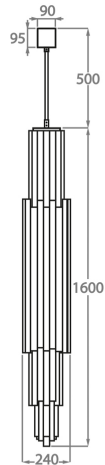

BELLA FIGURA

Alto Chandelier

CL460

Collection Name

RETRO MURANO COLLECTION

The latest addition to our Retro Murano collection, the Alto chandelier is beautifully long and slender. It has been designed to add a touch of style and glamour to atriums and double height hallways, either as a single piece or in a cluster of 3 or more set at different heights. The glass rods are available in four colours - clear, smoke, clear & gold or clear & silver - with the gold and silver options featuring our latest innovation of metal flecks set inside clear glass.

Clear & Gold

Clear & Silver

Smoke
Murano

Satin Murano

Available Sizes

One Size

CL460-160,

Height: 160 cm (62.99")

Diameter: 24 cm (9.45")

12 x 25W or 4W G9 or G9 LED G9

Max Watt and Lamps: 25W or 4W G9 or G9 LED x 12

Net Weight: 62 kg / lb

Two Size

CL460-200,

Height: 200 cm (78.74")

Diameter: 24 cm (9.45")

21 x 25W or 4W G9 or G9 LED G9

Max Watt and Lamps: 25W or 4W G9 or G9 LED x 21

Net Weight: 75 kg / lb

The dimensions of the central rod and ceiling rose are not included in the height measurements given above
The standard rod and ceiling rose is 50cm (20"), but this can be ordered in different sizes by the customer.