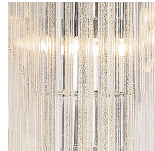

BELLA FIGURA

Alto Chandelier

CL460

Collection Name

RETRO MURANO COLLECTION

The latest addition to our Retro Murano collection, the Alto chandelier is beautifully long and slender. It has been designed to add a touch of style and glamour to atriums and double height hallways, either as a single piece or in a cluster of 3 or more set at different heights. The glass rods are available in four colours - clear, smoke, clear & gold or clear & silver - with the gold and silver options featuring our latest innovation of metal flecks set inside clear glass.

CL460-160 in Smoke Triangular Flat Cut Murano Glass and a Chrome Frame

Available Finishes

Metal Finish

Brushed Dark
Bronze

Chrome

Polished Gold

Murano Glass Finish

Clear Murano

Clear & Gold

Clear & Silver

Smoke
Murano

Satin Murano

Available Sizes

One Size

CL460-160,

Height: 160 cm (62.99")