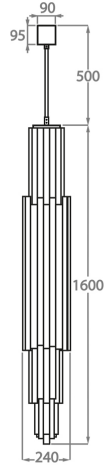

BELLA FIGURA

Alto Chandelier

CL460

Collection Name

RETRO MURANO COLLECTION

The latest addition to our Retro Murano collection, the Alto chandelier is beautifully long and slender. It has been designed to add a touch of style and glamour to atriums and double height hallways, either as a single piece or in a cluster of 3 or more set at different heights. The glass rods are available in four colours - clear, smoke, clear & gold or clear & silver - with the gold and silver options featuring our latest innovation of metal flecks set inside clear glass.

Clear & Gold

Clear & Silver

Smoke
Murano

Satin Murano

Available Sizes

One Size

CL460-160,

Height: 160 cm (62.99")

Diameter: 24 cm (9.45")

Bulbs: 12 x 25W or 4W G9 or G9 LED G9

Net Weight: 62 kg / lb

Two Size

CL460-200,

Height: 200 cm (78.74")

Diameter: 24 cm (9.45")

Bulbs: 21 x 25W or 4W G9 or G9 LED G9

Net Weight: 75 kg / lb

The dimensions of the central rod and ceiling rose are not included in the height measurements given above. The standard rod and ceiling rose is 50cm (20"), but this can be ordered in different sizes by the customer.