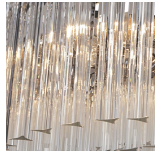

BELLA FIGURA

Alto Chandelier

CL460

Collection Name

RETRO MURANO COLLECTION

The latest addition to our Retro Murano collection, the Alto chandelier is beautifully long and slender. It has been designed to add a touch of style and glamour to atriums and double height hallways, either as a single piece or in a cluster of 3 or more set at different heights. The glass rods are available in four colours - clear, smoke, clear & gold or clear & silver - with the gold and silver options featuring our latest innovation of metal flecks set inside clear glass.

CL460-160 in Smoke Triangular Flat Cut Murano Glass and a Chrome Frame

Available Finishes

Metal Finish

Brushed Dark
Bronze

Chrome

Polished Gold

Murano Glass Finish

Clear Murano

Clear & Gold

Clear & Silver

Smoke
Murano

Satin Murano

Available Sizes

One Size

CL460-160,

Height: 160 cm (62.99")