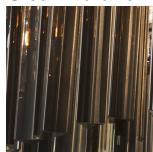

CL460-160 in Smoke Triangular Flat Cut Murano Glass and a Chrome Frame

Available Finishes

Metal Finish

Brushed Dark
Bronze

Chrome

Polished Gold

Murano Glass Finish

Clear Murano

Clear & Gold

Clear & Silver

Smoke
Murano

Satin Murano

Available Sizes

One Size

CL460-160,

Height: 160 cm (62.99")