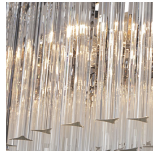

BELLA FIGURA

Alto Chandelier

CL460

Collection Name

RETRO MURANO COLLECTION

The latest addition to our Retro Murano collection, the Alto chandelier is beautifully long and slender. It has been designed to add a touch of style and glamour to atriums and double height hallways, either as a single piece or in a cluster of 3 or more set at different heights. The glass rods are available in four colours - clear, smoke, clear & gold or clear & silver - with the gold and silver options featuring our latest innovation of metal flecks set inside clear glass.

CL460-160 in Smoke Triangular Flat Cut Murano Glass and a Chrome Frame

Available Finishes

Metal Finish

Brushed Dark
Bronze

Chrome

Polished Gold

Murano Glass Finish

Clear Murano

Clear & Gold

Clear & Silver

Smoke
Murano

Satin Murano

Available Sizes

One Size

CL460-160,

Height: 160 cm (62.99")