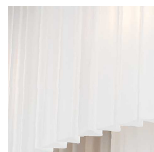

BELLA FIGURA

Alto Chandelier

CL460

Collection Name

RETRO MURANO COLLECTION

The latest addition to our Retro Murano collection, the Alto chandelier is beautifully long and slender. It has been designed to add a touch of style and glamour to atriums and double height hallways, either as a single piece or in a cluster of 3 or more set at different heights. The glass rods are available in four colours - clear, smoke, clear & gold or clear & silver - with the gold and silver options featuring our latest innovation of metal flecks set inside clear glass.

CL460-160 in Smoke Triangular Flat Cut Murano Glass and a Chrome Frame

Available Finishes

Metal Finish

Brushed Dark
Bronze

Chrome

Polished Gold

Murano Glass Finish

Clear Murano

Clear & Gold

Clear & Silver

Smoke
Murano

Satin Murano

Available Sizes

One Size

CL460-160,

Height: 160 cm (62.99")