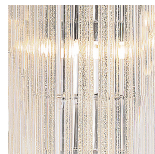

BELLA FIGURA

Alto Chandelier

CL460

Collection Name

RETRO MURANO COLLECTION

The latest addition to our Retro Murano collection, the Alto chandelier is beautifully long and slender. It has been designed to add a touch of style and glamour to atriums and double height hallways, either as a single piece or in a cluster of 3 or more set at different heights. The glass rods are available in four colours - clear, smoke, clear & gold or clear & silver - with the gold and silver options featuring our latest innovation of metal flecks set inside clear glass.

CL460-160 in Smoke Triangular Flat Cut Murano Glass and a Chrome Frame

Available Finishes

Metal Finishes

Brushed Dark
Bronze

Chrome

Polished Gold

Murano Glass Colours

Clear Murano

Clear & Gold

Clear & Silver

Smoke
Murano

Satin Murano

Available Sizes

One Size

CL460-160,

Height: 160 cm (62.99")