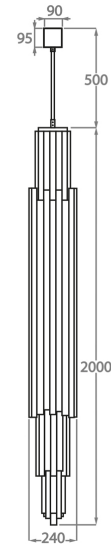

BELLA FIGURA

Alto Chandelier

CL460

Collection Name

RETRO MURANO COLLECTION

The latest addition to our Retro Murano collection, the Alto chandelier is beautifully long and slender. It has been designed to add a touch of style and glamour to atriums and double height hallways, either as a single piece or in a cluster of 3 or more set at different heights. The glass rods are available in four colours - clear, smoke, clear & gold or clear & silver - with the gold and silver options featuring our latest innovation of metal flecks set inside clear glass.

Clear & Gold

Clear & Silver

Smoke
Murano

Satin Murano

Available Sizes

One Size

CL460-160,

Height: 160 cm (62.99")

Diameter: 24 cm (9.45")

12 x 25W or 4W G9 or G9 LED G9

Max Watt and Lamps: 25W or 4W G9 or G9 LED x 12

Net Weight: 62 kg / lb

Two Size

CL460-200,

Height: 200 cm (78.74")

Diameter: 24 cm (9.45")

21 x 25W or 4W G9 or G9 LED G9

Max Watt and Lamps: 25W or 4W G9 or G9 LED x 21

Net Weight: 75 kg / lb

The dimensions of the central rod and ceiling rose are not included in the height measurements given above
The standard rod and ceiling rose is 50cm (20"), but this can be ordered in different sizes by the customer.