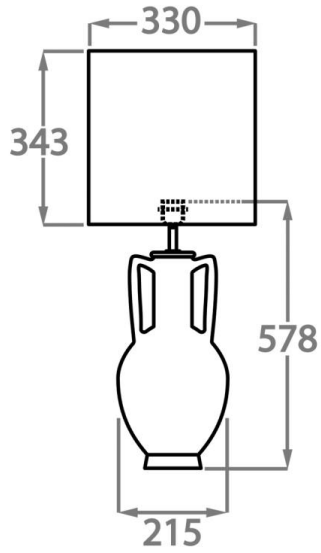

Size One

TL824,

Height: 57.8 cm (22.76")

Diameter: 21.5 cm (8.46")

Bulbs: 1 x 40W E27

Cable Exit: Bottom

Dimensions are measured from the base of the lamp to the middle of the bulb holder and are excluding shade.
Overall height with recommended 13" tall drum shade is 88.3cm - 34.8"