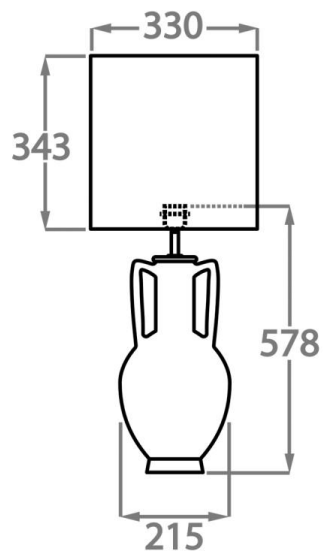

Height: 57.8 cm (22.76")

Diameter: 21.5 cm (8.46")

1 x 40W E27

Max Watt and Lamps: 40W x 1

Cable Exit: Bottom

Dimensions are measured from the base of the lamp to the middle of the bulb holder and are excluding shade.

Overall height with recommended 13" tall drum shade is 88.3cm - 34.8"