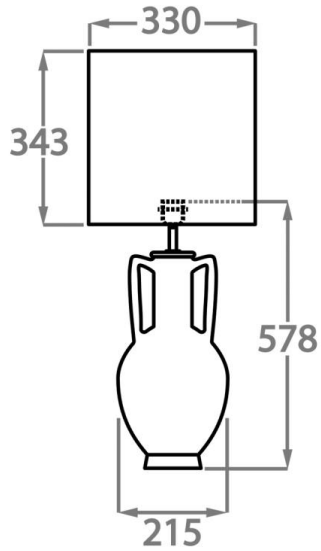

Size One

TL824,

Height: 57.8 cm (22.76")

Diameter: 21.5 cm (8.46")

Bulbs: 1 x 40W E27

Cable Exit: Bottom

Dimensions are measured from the base of the lamp to the middle of the bulb holder and are excluding shade.
Overall height with recommended 13" tall drum shade is 88.3cm - 34.8"