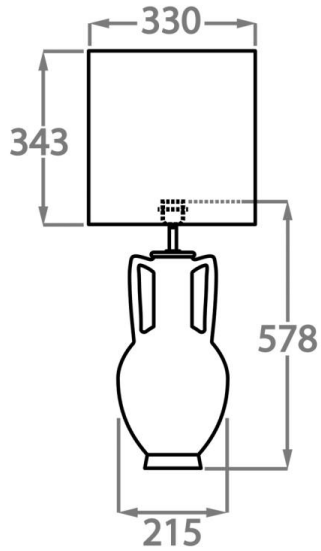

#### Recommended Shade(s) (OPTIONAL)

13" Tall Drum

#### Silk Flex

Black      Cream      Brown

Silver

**Available Sizes**

---

**Size One**

TL824,

Height: 57.8 cm (22.76")

Diameter: 21.5 cm (8.46")

Bulbs: 1 x 40W E27

Cable Exit: Bottom

Dimensions are measured from the base of the lamp to the middle of the bulb holder and are excluding shade.  
Overall height with recommended 13" tall drum shade is 88.3cm - 34.8"