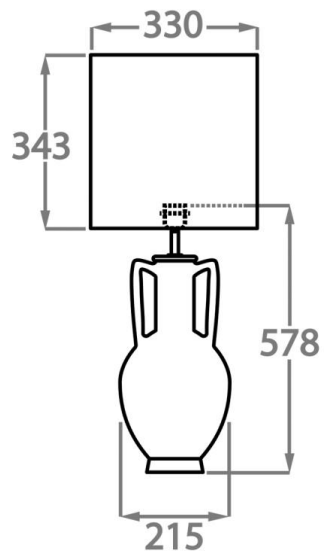

Size One

TL824,

Height: 57.8 cm (22.76")

Diameter: 21.5 cm (8.46")

Bulbs: 1 x 40W E27

Cable Exit: Bottom

Dimensions are measured from the base of the lamp to the middle of the bulb holder and are excluding shade.
Overall height with recommended 13" tall drum shade is 88.3cm - 34.8"