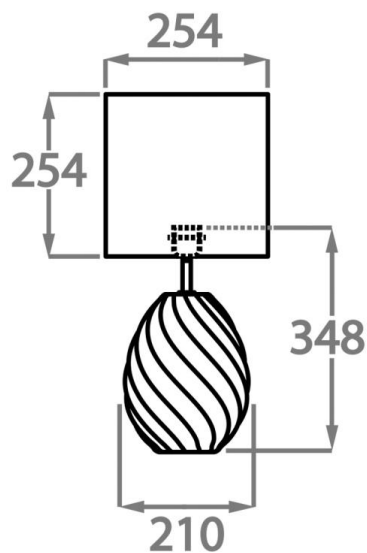

Silver

Available Sizes

Size One

TL821,

Height: 34.8 cm (13.7")

Width: 21 cm (8.27")

Depth: 21 cm (8.27")

1 x 40W E27

Max Watt and Lamps: 40W x 1

Cable Exit: Bottom

Dimensions are measured from the base of the lamp to the middle of the bulb holder and are excluding shade.

Overall height with recommended 10" tall drum shade is 56.4cm - 22.2"