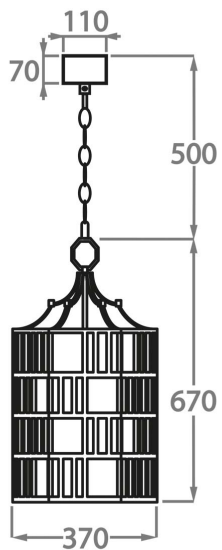

## Available Sizes

---

### One Size

CL51-LAN,

Height: 67 cm (26.38")

Diameter: 37 cm (14.57")

Bulbs: 4 x LED 4W E14

The dimensions of the supporting chain and ceiling rose are not included in the height measurements.  
The standard chain and ceiling rose are 50cm (20") high if not otherwise specified by the customer.