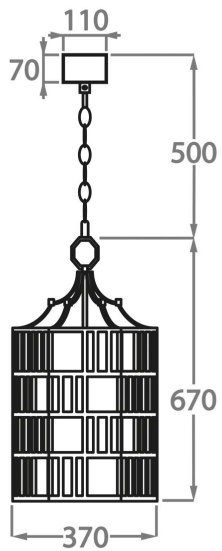

Smooth

Decorated
Bronze

Available Sizes

One Size

CL51-LAN,

Height: 67 cm (26.38")

Diameter: 37 cm (14.57")

4 x LED 4W E14

Max Watt and Lamps: LED 4W x 4

The dimensions of the supporting chain and ceiling rose are not included in the height measurements.
The standard chain and ceiling rose are 50cm (20") high if not otherwise specified by the customer.