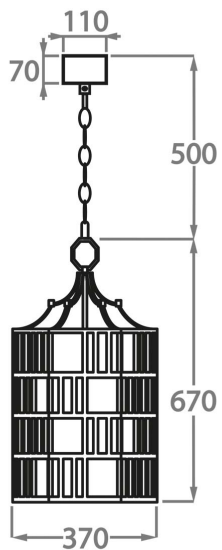

Available Sizes

One Size

CL51-LAN,

Height: 67 cm (26.38")

Diameter: 37 cm (14.57")

Bulbs: 4 x LED 4W E14

The dimensions of the supporting chain and ceiling rose are not included in the height measurements.
The standard chain and ceiling rose are 50cm (20") high if not otherwise specified by the customer.