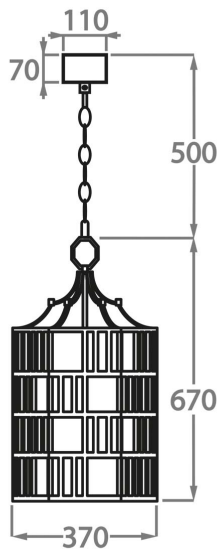

## Available Sizes

---

### One Size

CL51-LAN,

Height: 67 cm (26.38")

Diameter: 37 cm (14.57")

4 x LED 4W E14

Max Watt and Lamps: LED 4W x 4

The dimensions of the supporting chain and ceiling rose are not included in the height measurements.  
The standard chain and ceiling rose are 50cm (20") high if not otherwise specified by the customer.