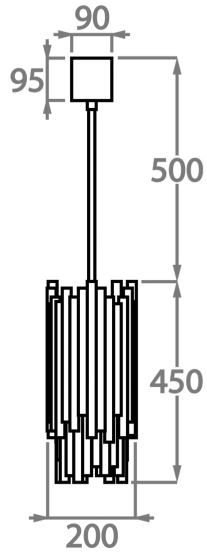

BELLA FIGURA

Battersea Pendant

CL109-PEN

Collection Name

MAYFAIR COLLECTION

This new Battersea pendant inspired by brutalist designs from the 1970s, is available in our new distressed finishes. This design is made out of a series of random brass tubes and Lucite rods, which results in a unique piece of modern ceiling sculpture with a subtle lighting effect

Stippled
Bronze

Stippled Gold

Stippled Silver

Available Sizes

Size One

CL109-PEN,

Height: 45 cm (17.72")

Diameter: 20 cm (7.87")

Bulbs: 4 x 40W G9

Net Weight: 10 kg / 22 lb

The dimensions of the central supporting rod and ceiling rose are not included in the height measurements.
The standard rod and ceiling rose is 50cm (20") high if not otherwise specified by the customer.