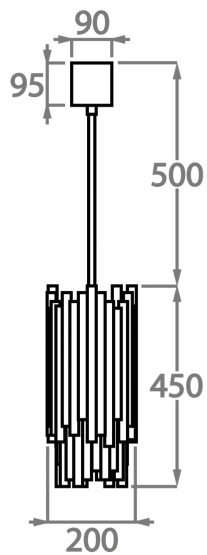

BELLA FIGURA

Battersea Pendant

CL109-PEN

Collection Name

MAYFAIR COLLECTION

This new Battersea pendant inspired by brutalist designs from the 1970s, is available in our new distressed finishes. This design is made out of a series of random brass tubes and Lucite rods, which results in a unique piece of modern ceiling sculpture with a subtle lighting effect

Stippled
Bronze

Stippled
Gold

Stippled
Silver

Available Sizes

Size One

CL109-PEN,

Height: 45 cm (17.72")

Diameter: 20 cm (7.87")

4 x 40W G9

Max Watt and Lamps: 40W x 4

Net Weight: 10 kg / 22 lb

The dimensions of the central supporting rod and ceiling rose are not included in the height measurements.

The standard rod and ceiling rose is 50cm (20") high if not otherwise specified by the customer.