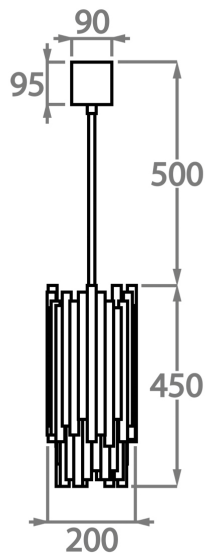

BELLA FIGURA

Battersea Pendant

CL109-PEN

Collection Name
MAYFAIR COLLECTION

This new Battersea pendant inspired by brutalist designs from the 1970s, is available in our new distressed finishes. This design is made out of a series of random brass tubes and Lucite rods, which results in a unique piece of modern ceiling sculpture with a subtle lighting effect

Stippled
Bronze

Stippled Gold

Stippled Silver

Available Sizes

Size One

CL109-PEN,

Height: 45 cm (17.72")

Diameter: 20 cm (7.87")

Bulbs: 4 x 40W G9

Net Weight: 10 kg / 22 lb

The dimensions of the central supporting rod and ceiling rose are not included in the height measurements.
The standard rod and ceiling rose is 50cm (20") high if not otherwise specified by the customer.