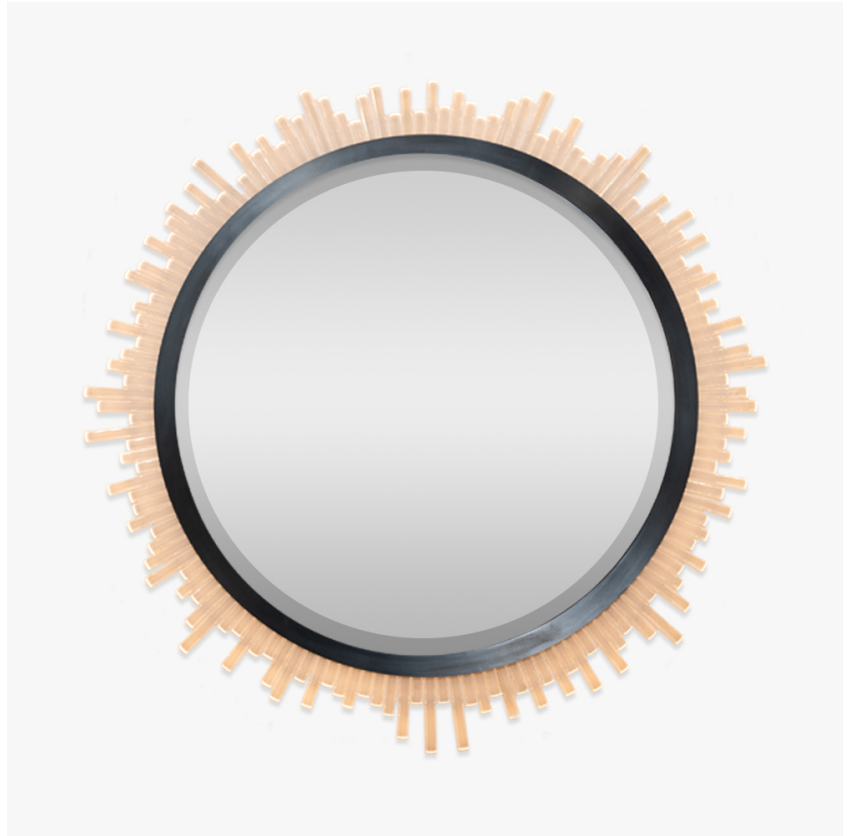

BELLA FIGURA

Belgrave Square Random LED Mirror

M123-R-LED

Collection Name
REFLECT COLLECTION

Comprised of sporadic or straight Lucite rods, this mirror is another contemporary addition to the Belgrave Square family from the Mayfair Collection. This ornate mirror can be lit by a long LED strip positioned above the Lucite rods to create a beautifully warm lighting effect which reflects off the distressed glass.

Belgrave Square Random LED Mirror in Bronze and Clear Lucite

Available Finishes

Lucite Finish

Clear Lucite Rods

Frosted Lucite Rods

Metal Finish

Bronze

Brushed Gold

Brushed Nickel

Polished Gold

Polished Nickel

Brushed Bronze

Available Sizes

Size One

M123-R-LED,

Diameter: 127 cm (50")

Depth: 5.4 cm (2.13")

Net Weight: 46 kg / 101 lb