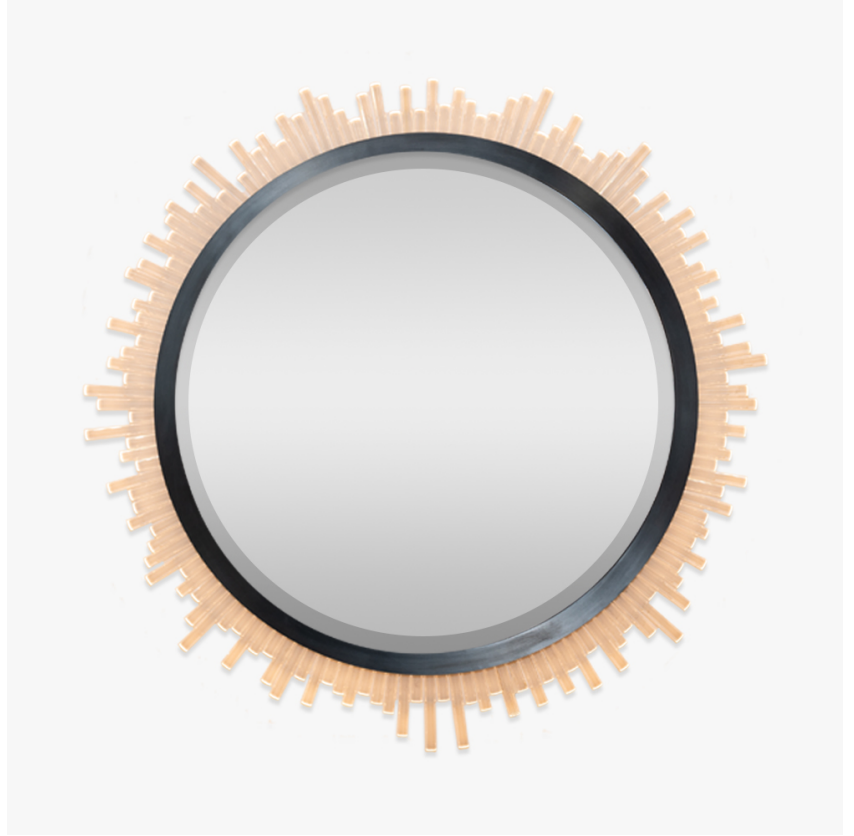

BELLA FIGURA

Belgrave Square Random LED Mirror

M123-R-LED

Collection Name
REFLECT COLLECTION

Comprised of sporadic or straight Lucite rods, this mirror is another contemporary addition to the Belgrave Square family from the Mayfair Collection. This ornate mirror can be lit by a long LED strip positioned above the Lucite rods to create a beautifully warm lighting effect which reflects off the distressed glass.

Belgrave Square Random LED Mirror in Bronze and Clear Lucite

Available Finishes

Lucite Finish

Clear Lucite Rods

Frosted Lucite Rods

Metal Finish

Antique Brushed Brass

Bronze

Brushed Gold

Brushed Nickel

Polished Gold

Polished Nickel

Available Sizes

Size One

M123-R-LED,

Diameter: 127 cm (50")

Depth: 5.4 cm (2.13")

Max Watt and Lamps: 55W

Net Weight: 46 kg / 101 lb