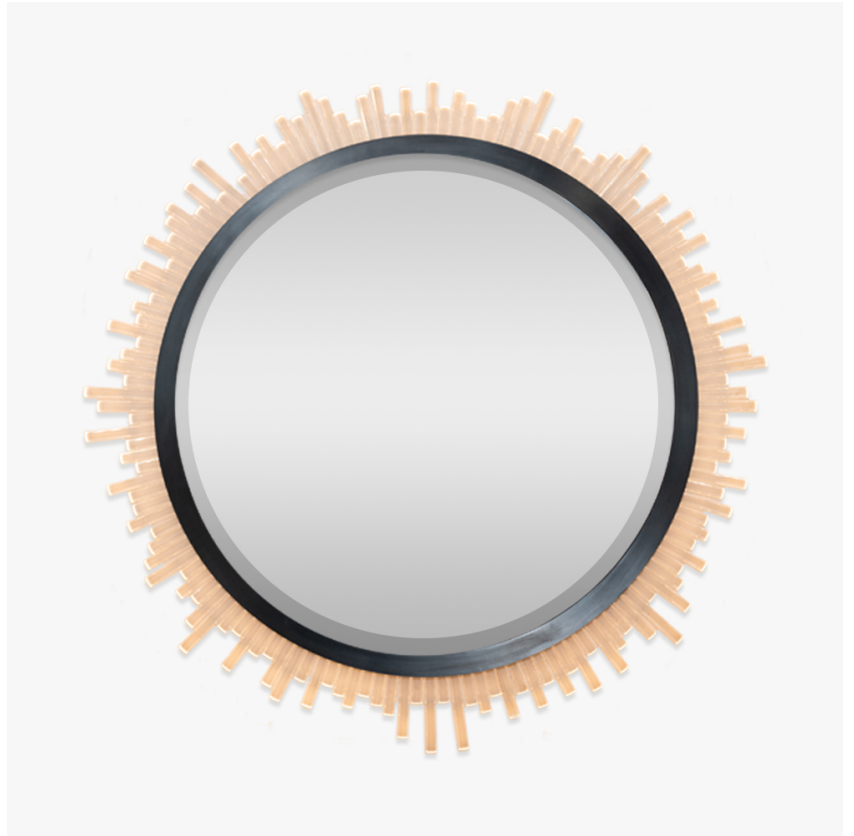

BELLA FIGURA

Belgrave Square Random LED Mirror

M123-R-LED

Collection Name
REFLECT COLLECTION

Comprised of sporadic or straight Lucite rods, this mirror is another contemporary addition to the Belgrave Square family from the Mayfair Collection. This ornate mirror can be lit by a long LED strip positioned above the Lucite rods to create a beautifully warm lighting effect which reflects off the distressed glass.

Belgrave Square Random LED Mirror in Bronze and Clear Lucite

Available Finishes

Lucite Finish

Clear Lucite Rods

Frosted Lucite Rods

Metal Finish

Antique Brushed Brass

Bronze

Brushed Gold

Brushed Nickel

Polished Gold

Polished Nickel

Available Sizes

Size One

M123-R-LED,

Diameter: 127 cm (50")

Depth: 5.4 cm (2.13")

Net Weight: 46 kg / 101 lb