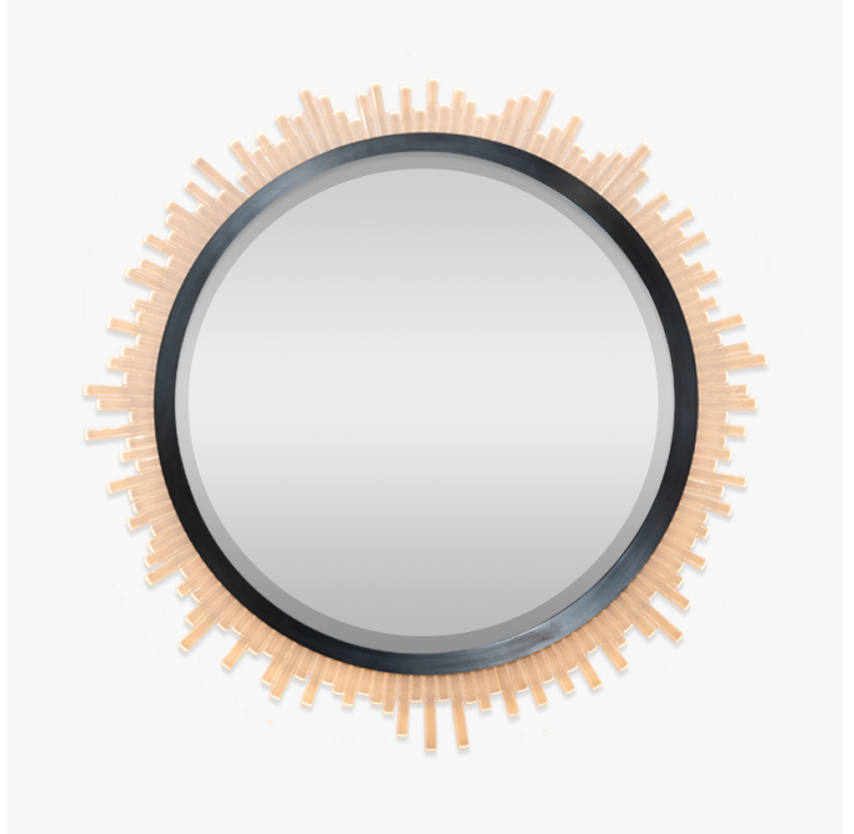

BELLA FIGURA

Belgrave Square Random LED Mirror

M123-R-LED

Collection Name
REFLECT COLLECTION

Comprised of sporadic or straight Lucite rods, this mirror is another contemporary addition to the Belgrave Square family from the Mayfair Collection. This ornate mirror can be lit by a long LED strip positioned above the Lucite rods to create a beautifully warm lighting effect which reflects off the distressed glass.

Belgrave Square Random LED Mirror in Bronze and Clear Lucite

Available Finishes

Lucite Finish

Clear Lucite Rods

Frosted Lucite Rods

Metal Finish

Bronze

Brushed Gold

Brushed Nickel

Polished Gold

Polished Nickel

Brushed Dark Bronze

Available Sizes

Size One

M123-R-LED,

Diameter: 127 cm (50")

Depth: 5.4 cm (2.13")

Net Weight: 46 kg / 101 lb