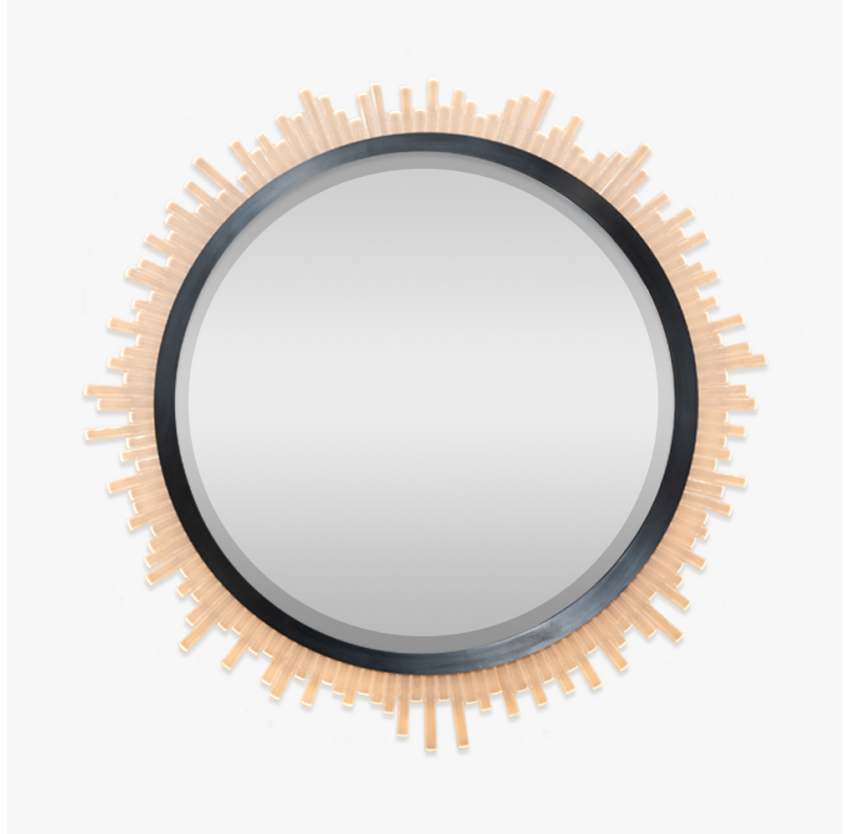

BELLA FIGURA

Belgrave Square Random LED Mirror

M123-R-LED

Collection Name
REFLECT COLLECTION

Comprised of sporadic or straight Lucite rods, this mirror is another contemporary addition to the Belgrave Square family from the Mayfair Collection. This ornate mirror can be lit by a long LED strip positioned above the Lucite rods to create a beautifully warm lighting effect which reflects off the distressed glass.

Belgrave Square Random LED Mirror in Bronze and Clear Lucite

Available Finishes

Lucite Finish

Clear Lucite Rods

Frosted Lucite Rods

Metal Finish

Brushed Dark Bronze

Bronze

Brushed Gold

Brushed Nickel

Polished Gold

Polished Nickel

Available Sizes

Size One

M123-R-LED,

Diameter: 127 cm (50")

Depth: 5.4 cm (2.13")

Net Weight: 46 kg / 101 lb