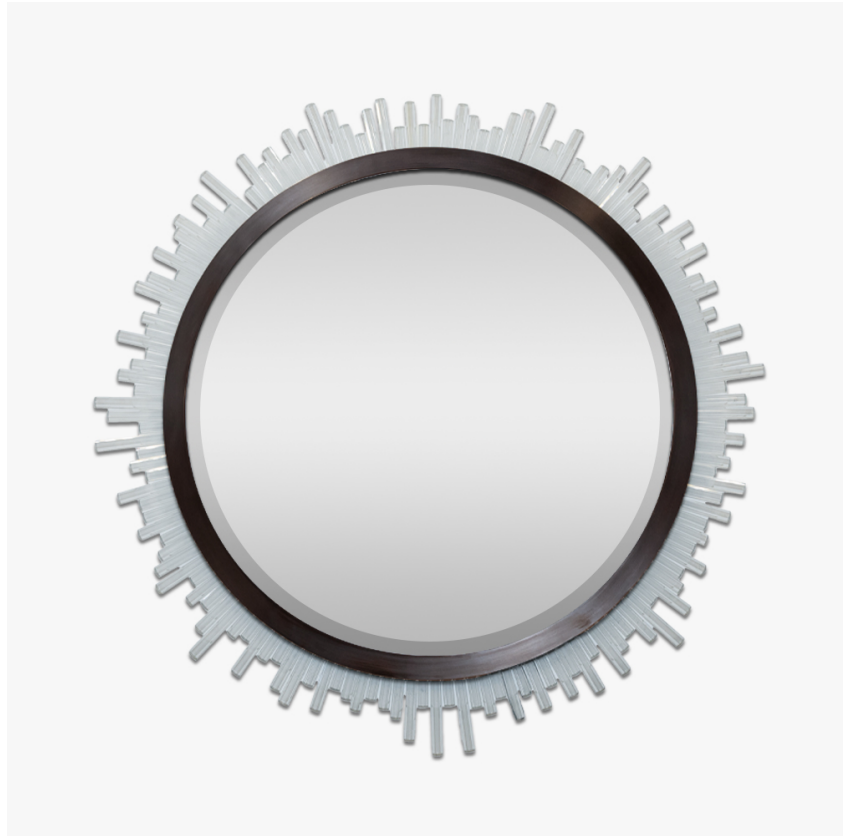

BELLA FIGURA

Belgrave Square Random Mirror

M123-R

Collection Name
REFLECT COLLECTION

Comprised of sporadic or straight Lucite rods, this mirror is another contemporary addition to the Belgrave Square family from the Mayfair Collection. This ornate mirror can be lit by a long LED strip positioned above the Lucite rods to create a beautifully warm lighting effect which reflects off the distressed glass.

Belgrave Square Random Mirror in Bronze and Clear Lucite

Available Finishes

Lighting Option

LED No LED

Lucite Colours

Clear Lucite Rods

Frosted Lucite Rods

Metal Finishes

M123-R,

Diameter: 127 cm (50")

Depth: 5.4 cm (2.13")

Net Weight: 46 kg / 101 lb