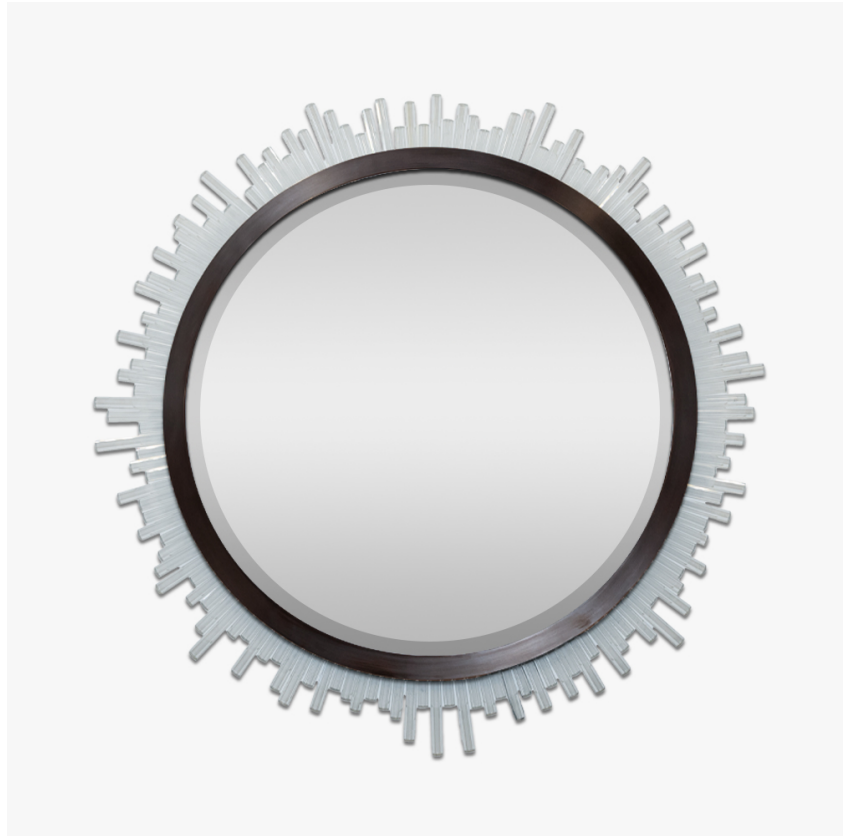

# BELLA FIGURA

## Belgrave Square Random Mirror

M123-R

Collection Name  
REFLECT COLLECTION

Comprised of sporadic or straight Lucite rods, this mirror is another contemporary addition to the Belgrave Square family from the Mayfair Collection. This ornate mirror can be lit by a long LED strip positioned above the Lucite rods to create a beautifully warm lighting effect which reflects off the distressed glass.

Belgrave Square Random Mirror in Bronze and Clear Lucite

### Size One

M123-R,

Diameter: 127 cm (50")

Depth: 5.4 cm (2.13")

Net Weight: 46 kg / 101 lb