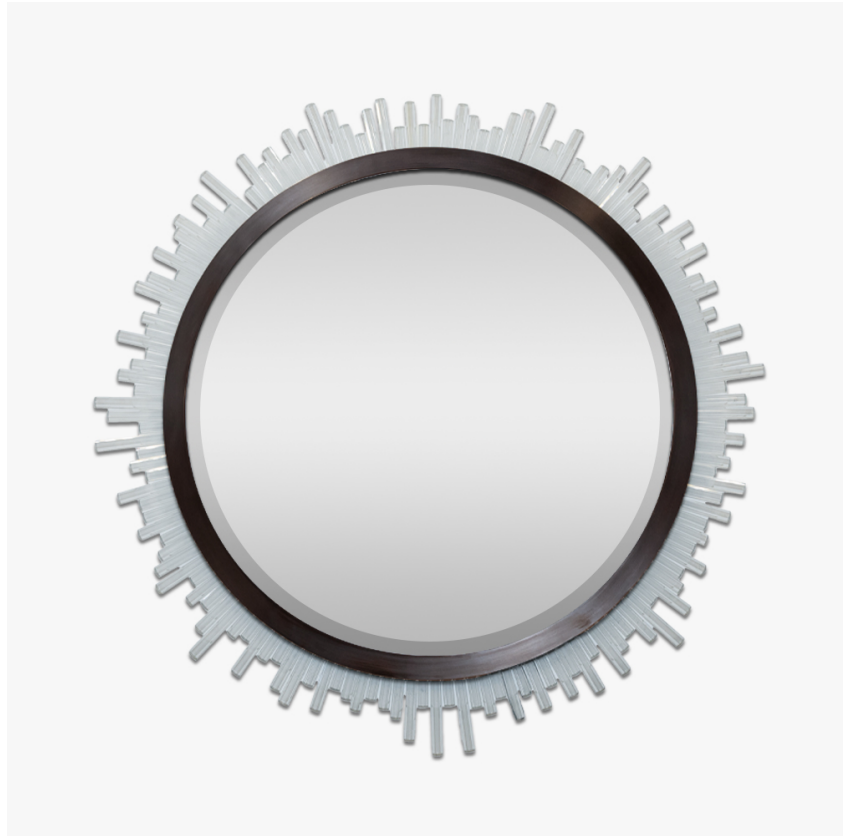

BELLA FIGURA

Belgrave Square Random Mirror

M123-R

Collection Name
REFLECT COLLECTION

Comprised of sporadic or straight Lucite rods, this mirror is another contemporary addition to the Belgrave Square family from the Mayfair Collection. This ornate mirror can be lit by a long LED strip positioned above the Lucite rods to create a beautifully warm lighting effect which reflects off the distressed glass.

Belgrave Square Random Mirror in Bronze and Clear Lucite

Available Finishes

Lucite Finish

Clear Lucite
Rods

Frosted Lucite
Rods

Metal Finish

Bronze

Brushed Gold

Brushed Nickel

Polished Gold

Polished
Nickel

Brushed
Bronze

Available Sizes

Size One

M123-R,

Diameter: 127 cm (50")

Depth: 5.4 cm (2.13")

Net Weight: 46 kg / 101 lb