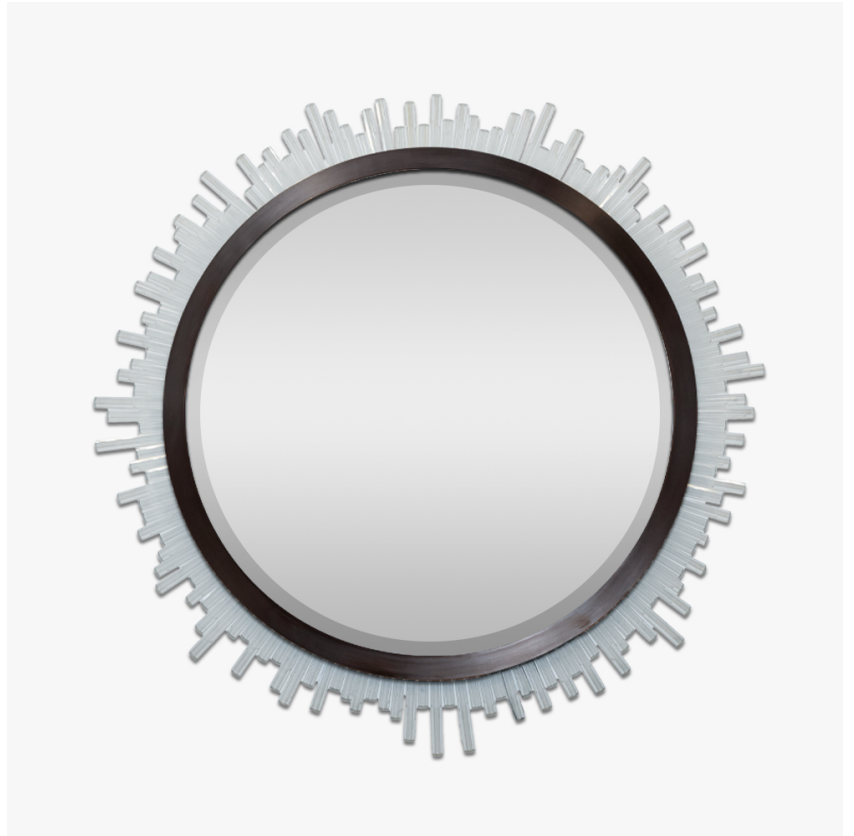

BELLA FIGURA

Belgrave Square Random Mirror

M123-R

Collection Name
REFLECT COLLECTION

Comprised of sporadic or straight Lucite rods, this mirror is another contemporary addition to the Belgrave Square family from the Mayfair Collection. This ornate mirror can be lit by a long LED strip positioned above the Lucite rods to create a beautifully warm lighting effect which reflects off the distressed glass.

Belgrave Square Random Mirror in Bronze and Clear Lucite

Available Finishes

Lucite Finish

Clear Lucite
Rods

Frosted Lucite
Rods

Metal Finish

Antique
Brushed Brass

Bronze

Brushed Gold

Brushed Nickel

Polished Gold

Polished
Nickel

Available Sizes

Size One

M123-R,

Diameter: 127 cm (50")

Depth: 5.4 cm (2.13")

Net Weight: 46 kg / 101 lb