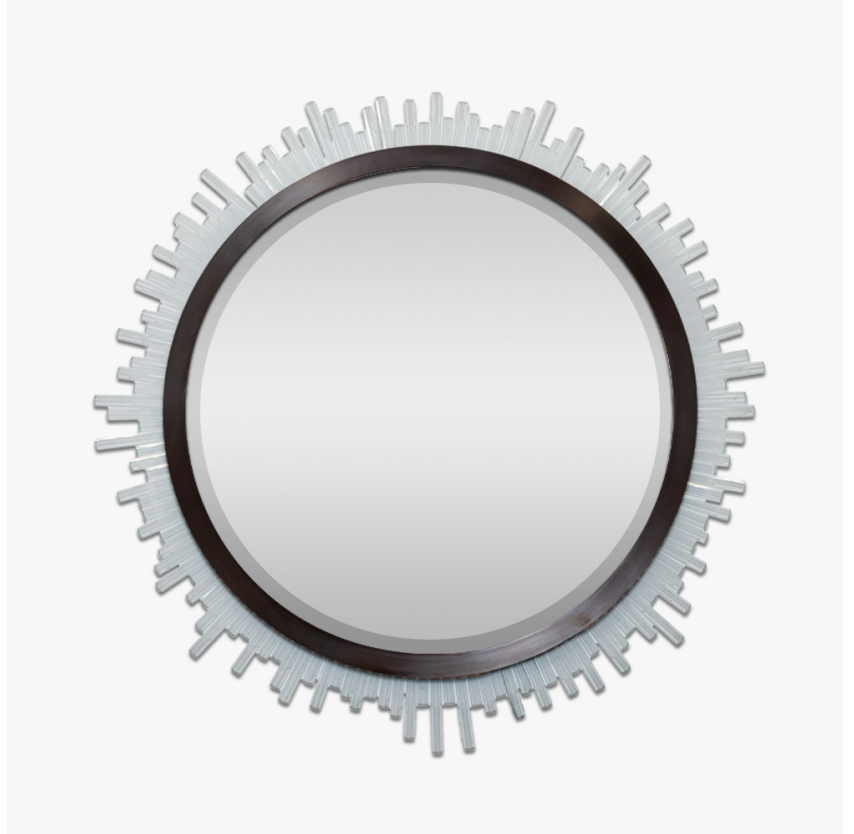

BELLA FIGURA

Belgrave Square Random Mirror

M123-R

Collection Name
REFLECT COLLECTION

Comprised of sporadic or straight Lucite rods, this mirror is another contemporary addition to the Belgrave Square family from the Mayfair Collection. This ornate mirror can be lit by a long LED strip positioned above the Lucite rods to create a beautifully warm lighting effect which reflects off the distressed glass.

Belgrave Square Random Mirror in Bronze and Clear Lucite

Available Finishes

Lucite Finish

Clear Lucite
Rods

Frosted Lucite
Rods

Metal Finish

Bronze

Brushed Gold

Brushed Nickel

Polished Gold

Polished
Nickel

Brushed Dark
Bronze

Available Sizes

Size One

M123-R,

Diameter: 127 cm (50")

Depth: 5.4 cm (2.13")

Net Weight: 46 kg / 101 lb