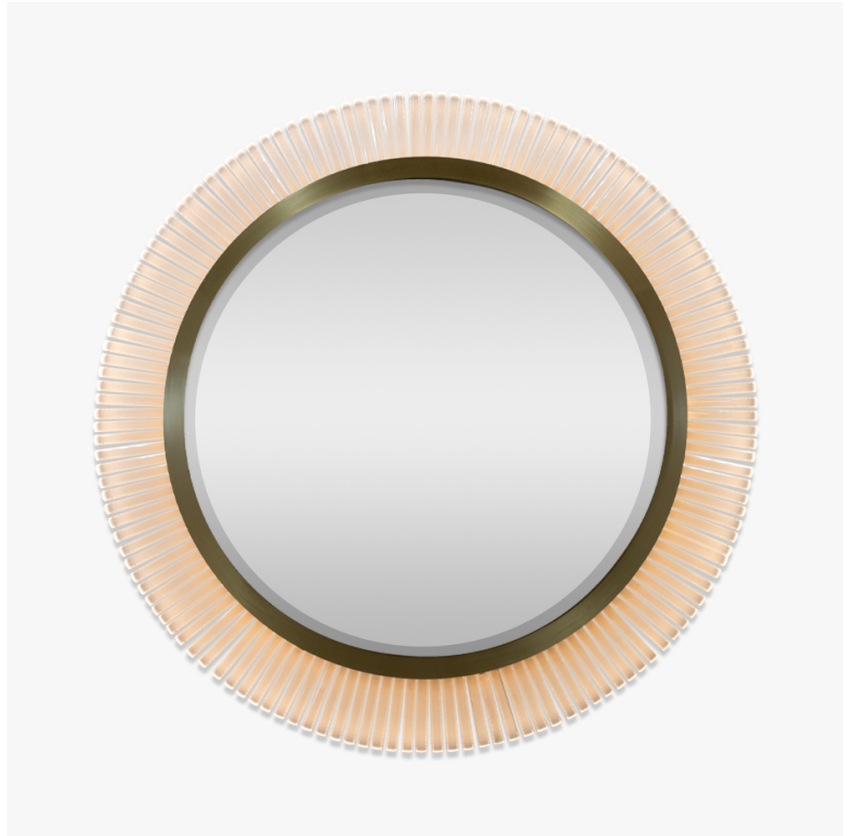

BELLA FIGURA

Belgrave Square Straight LED Mirror

M123-S-LED

Collection Name
REFLECT COLLECTION

Comprised of sporadic or straight Lucite rods, this mirror is another contemporary addition to the Belgrave Square family from the Mayfair Collection. This ornate mirror can be lit by a long LED strip positioned above the Lucite rods to create a beautifully warm lighting effect which reflects off the distressed glass.

Belgrave Square Straight LED Mirror in Brushed Gold and Clear Lucite

Available Finishes

Lighting Option

LED No LED

Lucite Colours

Clear Lucite Rods

Frosted Lucite Rods

Metal Finishes

Antique Brushed Brass

Bronze

Brushed Gold

Brushed Nickel

Polished Gold

Polished Nickel

Available Sizes

Size One

M123-S-LED,

Diameter: 127 cm (50")

Depth: 5.4 cm (2.13")

Max Watt and Lamps: 55W

Net Weight: 46 kg / 101 lb