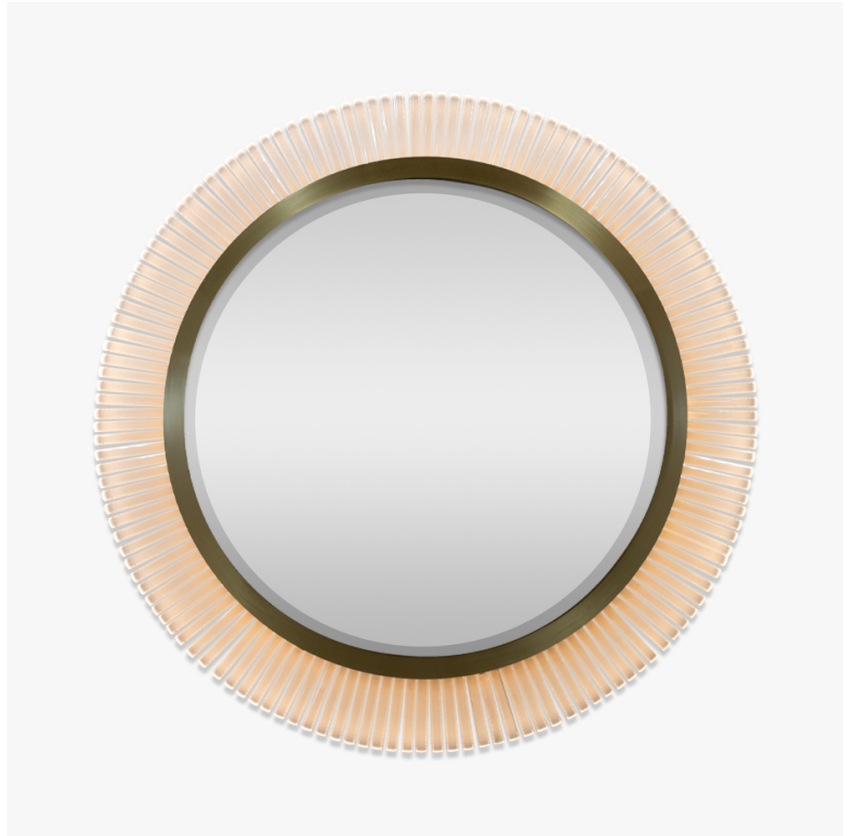

BELLA FIGURA

Belgrave Square Straight LED Mirror

M123-S-LED

Collection Name
REFLECT COLLECTION

Comprised of sporadic or straight Lucite rods, this mirror is another contemporary addition to the Belgrave Square family from the Mayfair Collection. This ornate mirror can be lit by a long LED strip positioned above the Lucite rods to create a beautifully warm lighting effect which reflects off the distressed glass.

Belgrave Square Straight LED Mirror in Brushed Gold and Clear Lucite

Available Finishes

Lucite Finish

Clear Lucite Rods

Frosted Lucite Rods

Metal Finish

Antique Brushed Brass

Bronze

Brushed Gold

Brushed Nickel

Polished Gold

Polished Nickel

Available Sizes

Size One

M123-S-LED,

Diameter: 127 cm (50")

Depth: 5.4 cm (2.13")

Net Weight: 46 kg / 101 lb