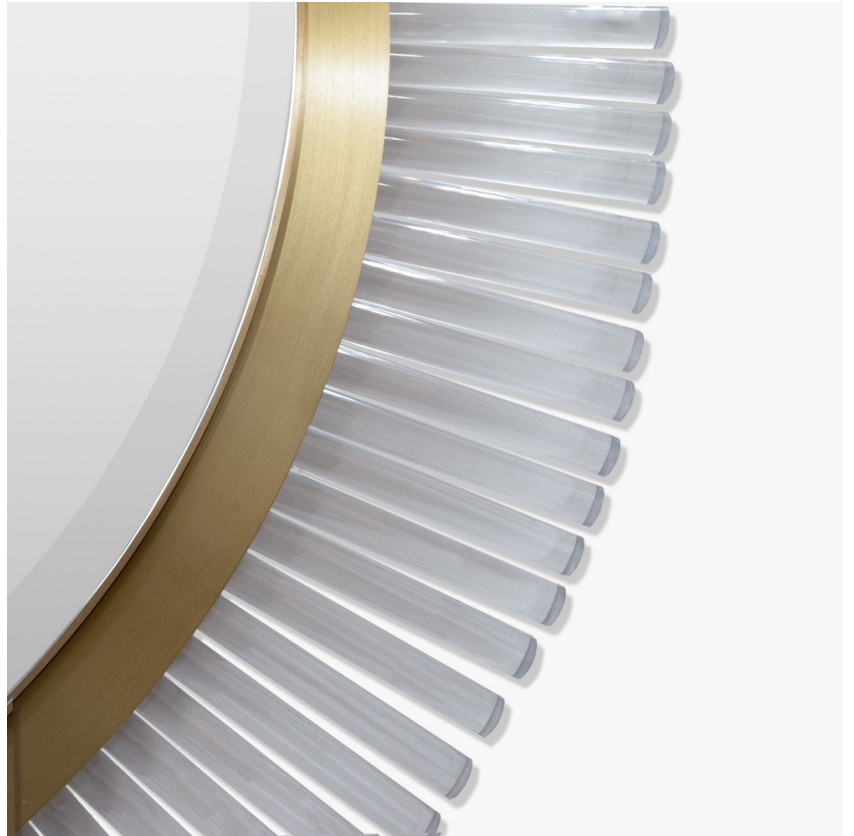

BELLA FIGURA

Belgrave Square Straight Mirror

M123-S

Collection Name
REFLECT COLLECTION

Comprised of sporadic or straight Lucite rods, this mirror is another contemporary addition to the Belgrave Square family from the Mayfair Collection. This ornate mirror can be lit by a long LED strip positioned above the Lucite rods to create a beautifully warm lighting effect which reflects off the distressed glass.

Belgrave Square Straight Mirror in Brushed Gold and Clear Lucite

Available Finishes

Lighting Option

LED No LED

Lucite Colours

Clear Lucite Rods

Frosted Lucite Rods

Metal Finishes

M123-S,

Diameter: 127 cm (50")

Depth: 5.4 cm (2.13")

Net Weight: 46 kg / 101 lb