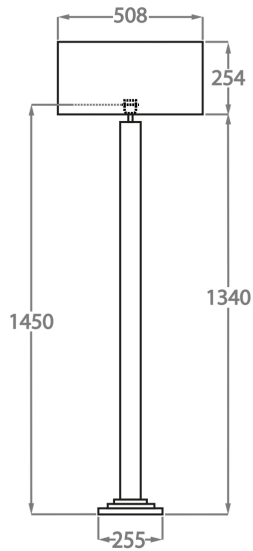

BELLA FIGURA

Berkeley Floor Lamp

FL290

Collection Name

ART DECO COLLECTION

A very imposing floor lamp made out of a column of cast and hand-carved Lucite. This floor lamp can be ordered in any height from 145cm to 160cm at no extra cost.

Cream

Silver

Brown

Available Sizes

One Size

FL290,

Width: 22.5 cm (8.86")

Depth: 22.5 cm (8.86")

Bulbs: 1 x 60w E27

Net Weight: 13 kg / 29 lb

Dimensions are measured from the base of the lamp to the middle of the bulb holder and are excluding shade

Shades can also be made with Customer Own Material (COM)

Overall height at 145cm high with a 20" short drum shade 165cm - 65"