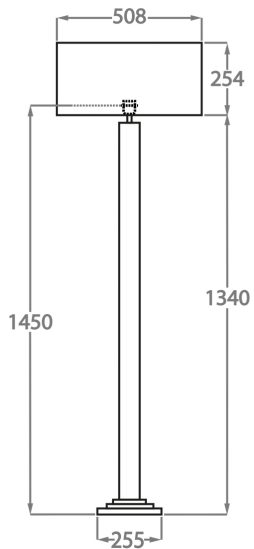

BELLA FIGURA

Berkeley Floor Lamp

FL290

Collection Name

ART DECO COLLECTION

A very imposing floor lamp made out of a column of cast and hand-carved Lucite.

This floor lamp can be ordered in any height from 145cm to 160cm at no extra cost.

Cream

Silver

Brown

Available Sizes

One Size

FL290,

Width: 22.5 cm (8.86")

Depth: 22.5 cm (8.86")

1 x 60w E27

Max Watt and Lamps: 60w x 1

Net Weight: 13 kg / 29 lb

Dimensions are measured from the base of the lamp to the middle of the bulb holder and are excluding shade

Shades can also be made with Customer Own Material (COM)

Overall height at 145cm high with a 20" short drum shade 165cm - 65"