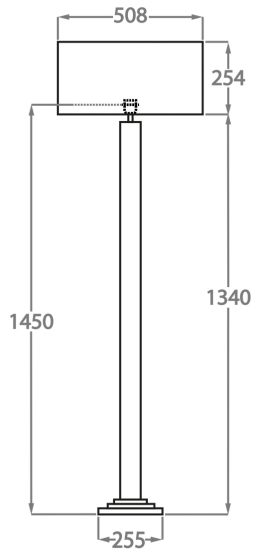

BELLA FIGURA

Berkeley Floor Lamp

FL290

Collection Name

ART DECO COLLECTION

A very imposing floor lamp made out of a column of cast and hand-carved Lucite. This floor lamp can be ordered in any height from 145cm to 160cm at no extra cost.

Cream

Silver

Brown

Available Sizes

One Size

FL290,

Width: 22.5 cm (8.86")

Depth: 22.5 cm (8.86")

Bulbs: 1 x 60w E27

Net Weight: 13 kg / 29 lb

Dimensions are measured from the base of the lamp to the middle of the bulb holder and are excluding shade

Shades can also be made with Customer Own Material (COM)

Overall height at 145cm high with a 20" short drum shade 165cm - 65"