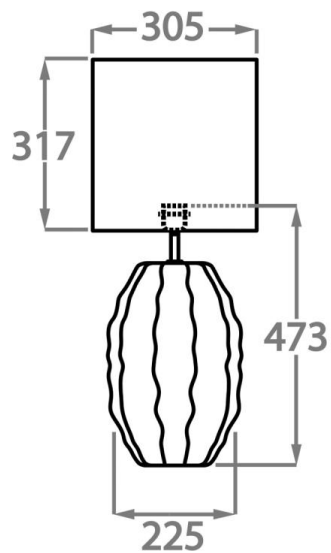

Silver

Available Sizes

Size One

TL822,

Height: 47.3 cm (18.62")

Diameter: 22.5 cm (8.86")

1 x 40W E27

Max Watt and Lamps: 40W x 1

Cable Exit: Bottom

Dimensions are measured from the base of the lamp to the middle of the bulb holder and are excluding shade.

Overall height with recommended 12" tall drum shade is 75.2cm - 29.6"