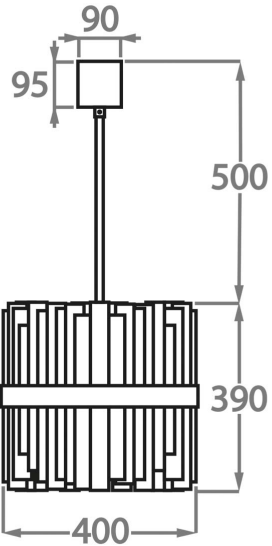

Size Three

CL122-PEN-40,
Height: 39 cm (15.35")
Diameter: 40 cm (15.75")
Bulbs: 10 x 25w or 4w LED G9
Net Weight: 8 kg / 13 lb