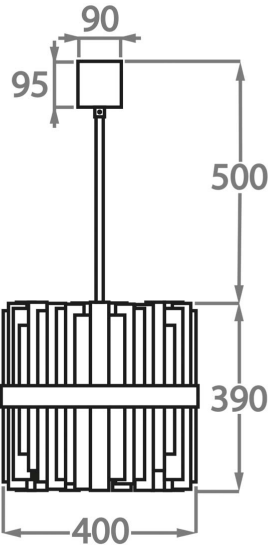

CL122-PEN-20,
Height: 39 cm (15.35")
Diameter: 20 cm (7.87")
Bulbs: 6 x 25w or 4w LED G9
Net Weight: 8 kg / 18 lb

Size Two

CL122-PEN-30,
Height: 39 cm (15.35")
Diameter: 30 cm (11.81")
Bulbs: 8 x 25w or 4w LED G9
Net Weight: 8 kg / 13 lb

Size Three

CL122-PEN-40,
Height: 39 cm (15.35")
Diameter: 40 cm (15.75")
Bulbs: 10 x 25w or 4w LED G9
Net Weight: 8 kg / 13 lb

The dimensions of the supporting rod and ceiling rose are not included in the height measurements

The standard rod and ceiling rose are 50cm (20") high from the top of the pendant, if not otherwise specified by the client