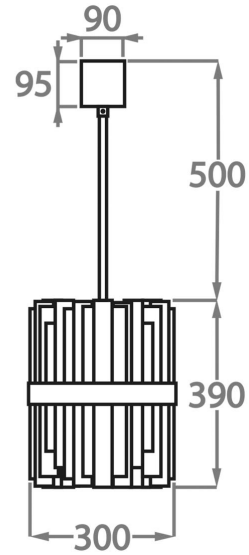

CL122-PEN-20,
Height: 39 cm (15.35")
Diameter: 20 cm (7.87")
6 x 25w or 4w LED G9
Max Watt and Lamps: 25w or 4w LED x 6
Net Weight: 8 kg / 18 lb

Size Two

CL122-PEN-30,
Height: 39 cm (15.35")
Diameter: 30 cm (11.81")
8 x 25w or 4w LED G9
Max Watt and Lamps: 25w or 4w LED x 8
Net Weight: 8 kg / 13 lb

Size Three

CL122-PEN-40,
Height: 39 cm (15.35")
Diameter: 40 cm (15.75")
10 x 25w or 4w LED G9
Max Watt and Lamps: 25w or 4w LED x 10
Net Weight: 8 kg / 13 lb

The dimensions of the supporting rod and ceiling rose are not included in the height measurements
The standard rod and ceiling rose are 50cm (20") high from the top of the pendant, if not otherwise specified by the client