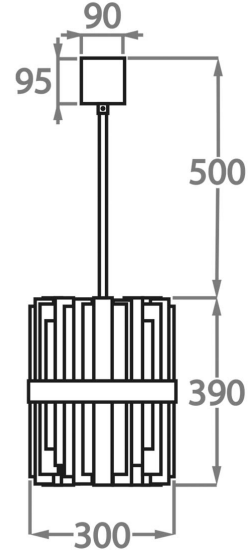

CL122-PEN-20,
Height: 39 cm (15.35")
Diameter: 20 cm (7.87")
Bulbs: 6 x 25w or 4w LED G9
Net Weight: 8 kg / 18 lb

Size Two

CL122-PEN-30,
Height: 39 cm (15.35")
Diameter: 30 cm (11.81")
Bulbs: 8 x 25w or 4w LED G9
Net Weight: 8 kg / 13 lb

Size Three

CL122-PEN-40,
Height: 39 cm (15.35")
Diameter: 40 cm (15.75")
Bulbs: 10 x 25w or 4w LED G9
Net Weight: 8 kg / 13 lb

The dimensions of the supporting rod and ceiling rose are not included in the height measurements

The standard rod and ceiling rose are 50cm (20") high from the top of the pendant, if not otherwise specified by the client