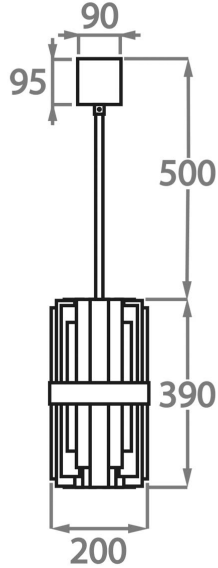

CL122-PEN-20,
Height: 39 cm (15.35")
Diameter: 20 cm (7.87")
Bulbs: 6 x 25w or 4w LED G9
Net Weight: 8 kg / 18 lb

Size Two

CL122-PEN-30,
Height: 39 cm (15.35")
Diameter: 30 cm (11.81")
Bulbs: 8 x 25w or 4w LED G9
Net Weight: 8 kg / 13 lb

Size Three

CL122-PEN-40,
Height: 39 cm (15.35")
Diameter: 40 cm (15.75")
Bulbs: 10 x 25w or 4w LED G9
Net Weight: 8 kg / 13 lb

The dimensions of the supporting rod and ceiling rose are not included in the height measurements

The standard rod and ceiling rose are 50cm (20") high from the top of the pendant, if not otherwise specified by the client