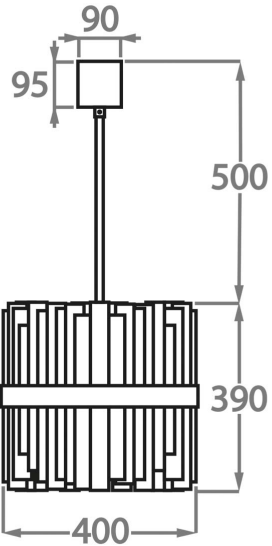

**Size One**

CL122-PEN-20,  
Height: 39 cm (15.35")  
Diameter: 20 cm (7.87")  
Bulbs: 6 x 25w or 4w LED G9  
Net Weight: 8 kg / 18 lb

**Size Two**

CL122-PEN-30,  
Height: 39 cm (15.35")  
Diameter: 30 cm (11.81")  
Bulbs: 8 x 25w or 4w LED G9  
Net Weight: 8 kg / 13 lb

**Size Three**

CL122-PEN-40,  
Height: 39 cm (15.35")  
Diameter: 40 cm (15.75")  
Bulbs: 10 x 25w or 4w LED G9  
Net Weight: 8 kg / 13 lb

The dimensions of the supporting rod and ceiling rose are not included in the height measurements  
The standard rod and ceiling rose are 50cm (20") high from the top of the pendant, if not otherwise specified by the client