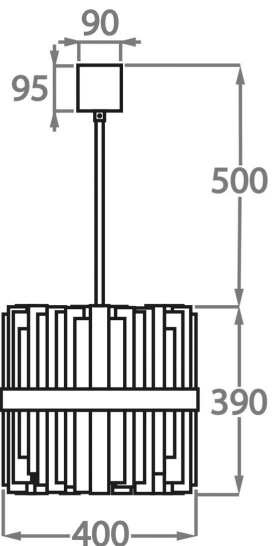

CL122-PEN-20,
Height: 39 cm (15.35")
Diameter: 20 cm (7.87")
6 x 25w or 4w LED G9
Max Watt and Lamps: 25w or 4w LED x 6
Net Weight: 8 kg / 18 lb

Size Two

CL122-PEN-30,
Height: 39 cm (15.35")
Diameter: 30 cm (11.81")
8 x 25w or 4w LED G9
Max Watt and Lamps: 25w or 4w LED x 8
Net Weight: 8 kg / 13 lb

Size Three

CL122-PEN-40,
Height: 39 cm (15.35")
Diameter: 40 cm (15.75")
10 x 25w or 4w LED G9
Max Watt and Lamps: 25w or 4w LED x 10
Net Weight: 8 kg / 13 lb

The dimensions of the supporting rod and ceiling rose are not included in the height measurements
The standard rod and ceiling rose are 50cm (20") high from the top of the pendant, if not otherwise specified by the client