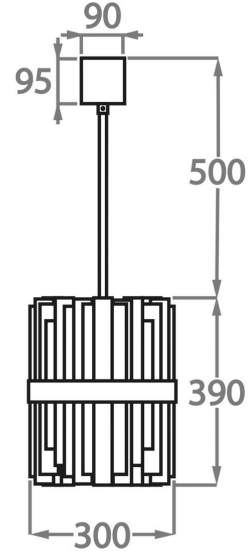

**Size One**

CL122-PEN-20,  
Height: 39 cm (15.35")  
Diameter: 20 cm (7.87")  
Bulbs: 6 x 25w or 4w LED G9  
Net Weight: 8 kg / 18 lb

**Size Two**

CL122-PEN-30,  
Height: 39 cm (15.35")  
Diameter: 30 cm (11.81")  
Bulbs: 8 x 25w or 4w LED G9  
Net Weight: 8 kg / 13 lb

**Size Three**

CL122-PEN-40,  
Height: 39 cm (15.35")  
Diameter: 40 cm (15.75")  
Bulbs: 10 x 25w or 4w LED G9  
Net Weight: 8 kg / 13 lb

The dimensions of the supporting rod and ceiling rose are not included in the height measurements  
The standard rod and ceiling rose are 50cm (20") high from the top of the pendant, if not otherwise specified by the client