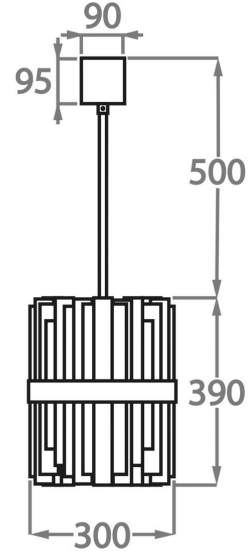

Size Two

CL122-PEN-30,
Height: 39 cm (15.35")
Diameter: 30 cm (11.81")
Bulbs: 8 x 25w or 4w LED G9
Net Weight: 8 kg / 13 lb