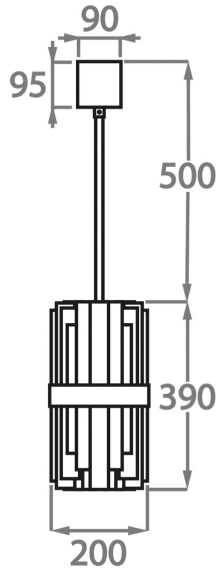

CL122-PEN-20,
Height: 39 cm (15.35")
Diameter: 20 cm (7.87")
6 x 25w or 4w LED G9
Max Watt and Lamps: 25w or 4w LED x 6
Net Weight: 8 kg / 18 lb

Size Two

CL122-PEN-30,
Height: 39 cm (15.35")
Diameter: 30 cm (11.81")
8 x 25w or 4w LED G9
Max Watt and Lamps: 25w or 4w LED x 8
Net Weight: 8 kg / 13 lb

Size Three

CL122-PEN-40,
Height: 39 cm (15.35")
Diameter: 40 cm (15.75")
10 x 25w or 4w LED G9
Max Watt and Lamps: 25w or 4w LED x 10
Net Weight: 8 kg / 13 lb

The dimensions of the supporting rod and ceiling rose are not included in the height measurements
The standard rod and ceiling rose are 50cm (20") high from the top of the pendant, if not otherwise specified by the client