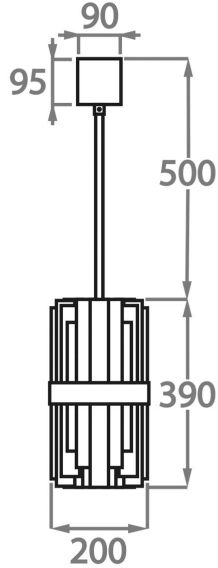

Available Sizes

Size One

CL122-PEN-20,
Height: 39 cm (15.35")
Diameter: 20 cm (7.87")
Bulbs: 6 x 25w or 4w LED G9
Net Weight: 8 kg / 18 lb