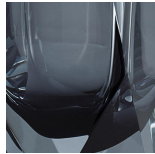

BELLA FIGURA

Asscher

BOX-1

Collection Name

CARBON COLLECTION

Taking inspiration from various diamond gemstone cuts, our new range of ornamental boxes make the perfect accessory to the world's most beautiful homes. From console tables to chest of drawers and coffee tables, these luxurious boxes easily become the centerpiece of any room. Available in our core range of Beverly Hills collection colours, each box is hand-crafted from heavy layers of Murano glass by our trusted glass masters.

Asscher in Amethyst & Clear and Polished Gold

Available Finishes

Metal Finish

Chrome

Polished Gold

Murano Glass Finish

Amethyst & Clear

Clear (Diamond)

Forest Green & Clear

Slate & Clear

Tobacco & Clear

Available Sizes

Size One

BOX-1,

Height: 11 cm (4.33")

Width: 16.5 cm (6.5")