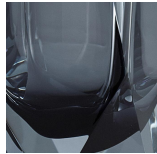

#### Murano Glass Finish

Amethyst &  
Clear

Clear  
(Diamond)

Forest Green  
& Clear

Slate & Clear

Tobacco &  
Clear