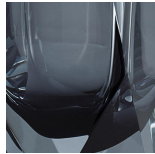

BELLA FIGURA

Marquise

BOX-5

Collection Name

CARBON COLLECTION

Taking inspiration from various diamond gemstone cuts, our new range of ornamental boxes make the perfect accessory to the world's most beautiful homes. From console tables to chest of drawers and coffee tables, these luxurious boxes easily become the centerpiece of any room. Available in our core range of Beverly Hills collection colours, each box is hand-crafted from heavy layers of Murano glass by our trusted glass masters.

Marquise in Clear and Polished Gold

Available Finishes

Metal Finish

Chrome

Polished Gold

Murano Glass Finish

Amethyst & Clear

Diamond Clear

Forest Green & Clear

Slate & Clear

Tobacco & Clear

Available Sizes

Size One

BOX-5,

Height: 10 cm (3.94")

Width: 24 cm (9.45")