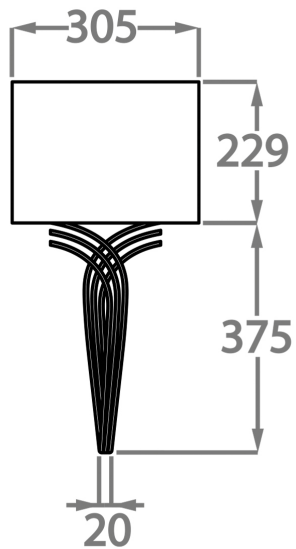

## Available Sizes

---

### One size only

WL209,

Height: 37.5 cm (14.76")

Width: 18 cm (7.09")

Bulbs: 1 x 25w E14

Net Weight: 2 kg / 4 lb

All our wall lights are suitable for bathrooms if positioned in Zone 3. Please refer to the IP Rating Guide in the Bathroom Section on our website