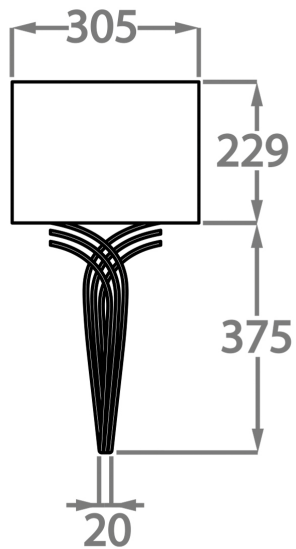

Compatible with

Bathroom

Yacht Club

WL209 in Brushed Dark Bronze with a 12" Half Moon Shade in James Hare 38000-110

Available Finishes

Metal Finish

Brushed Dark
Bronze

Brushed Gold

Brushed Nickel

Available Sizes

One size only

WL209,

Height: 37.5 cm (14.76")

Width: 18 cm (7.09")

Bulbs: 1 x 25w E14

Net Weight: 2 kg / 4 lb