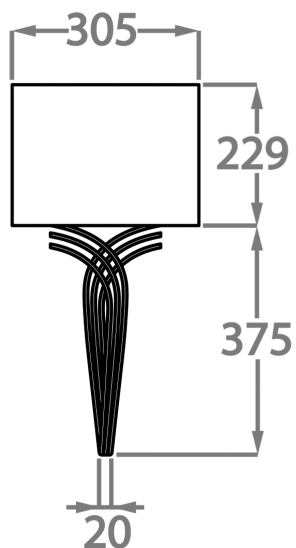

Available Sizes

One size only

WL209,

Height: 37.5 cm (14.76")

Width: 18 cm (7.09")

1 x 25w E14

Max Watt and Lamps: 25w x 1

Net Weight: 2 kg / 4 lb

All our wall lights are suitable for bathrooms if positioned in Zone 3. Please refer to the IP Rating Guide in the Bathroom Section on our website