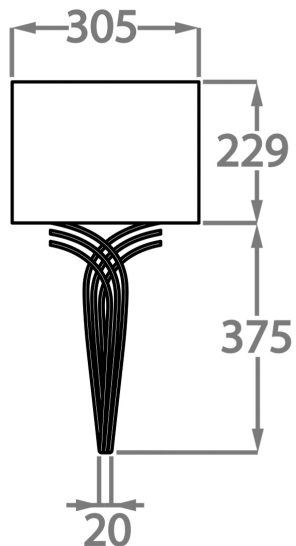

## Available Sizes

---

### One size only

WL209,

Height: 37.5 cm (14.76")

Width: 18 cm (7.09")

Bulbs: 1 x 25w E14

Net Weight: 2 kg / 4 lb

All our wall lights are suitable for bathrooms if positioned in Zone 3. Please refer to the IP Rating Guide in the Bathroom Section on our website