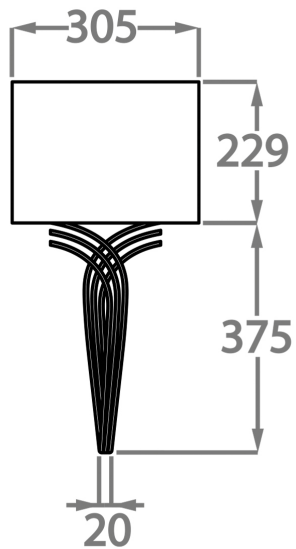

Compatible with

Bathroom

Yacht Club

WL209 in Brushed Gold with a 12" Half Moon Shade in James Hare 38000-110

Available Finishes

Metal Finish

Brushed Dark
Bronze

Brushed Gold

Brushed Nickel

Available Sizes

One size only

WL209,

Height: 37.5 cm (14.76")

Width: 18 cm (7.09")

Bulbs: 1 x 25w E14

Net Weight: 2 kg / 4 lb