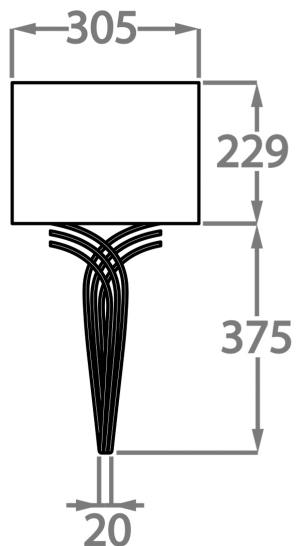

### Compatible with

Bathroom

Yacht Club

WL209 in Brushed Nickel with a 12" Half Moon Shade in James Hare 38000-135

## Available Sizes

---

### One size only

WL209,

Height: 37.5 cm (14.76")

Width: 18 cm (7.09")

1 x 25w E14

Max Watt and Lamps: 25w x 1

Net Weight: 2 kg / 4 lb

All our wall lights are suitable for bathrooms if positioned in Zone 3. Please refer to the IP Rating Guide in the Bathroom Section on our website