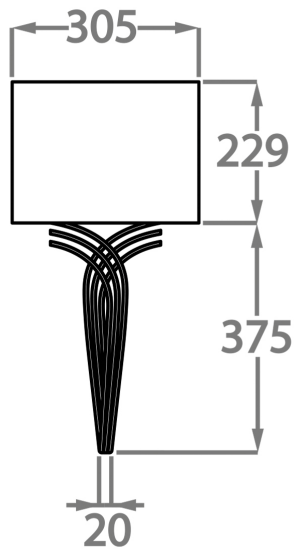

Compatible with

Bathroom

Yacht Club

WL209 in Brushed Nickel with a 12" Half Moon Shade in James Hare 38000-135

Available Finishes

Metal Finish

Brushed Dark
Bronze

Brushed Gold

Brushed Nickel

Available Sizes

One size only

WL209,

Height: 37.5 cm (14.76")

Width: 18 cm (7.09")

Bulbs: 1 x 25w E14

Net Weight: 2 kg / 4 lb