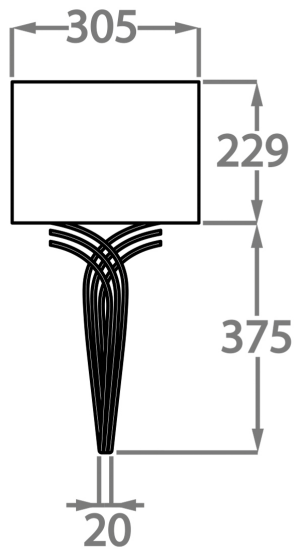

### Compatible with

Bathroom

Yacht Club

WL209 in Brushed Nickel with a 12" Half Moon Shade in James Hare 38000-135

## Available Sizes

---

### One size only

WL209,

Height: 37.5 cm (14.76")

Width: 18 cm (7.09")

Bulbs: 1 x 25w E14

Net Weight: 2 kg / 4 lb

All our wall lights are suitable for bathrooms if positioned in Zone 3. Please refer to the IP Rating Guide in the Bathroom Section on our website