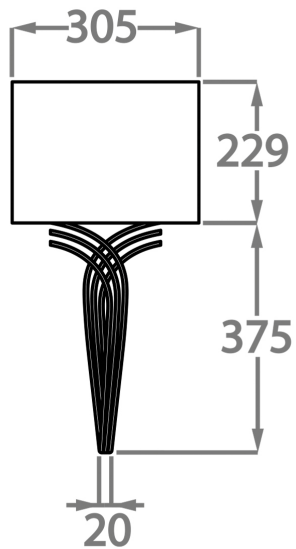

Required modifications for use on yachts - lacquer applied to all metal components.

Compatible with

Bathroom

Yacht Club

WL209 in Brushed Nickel with a 12" Half Moon Shade in James Hare 38000-135

Available Finishes

Metal Finish

Brushed Dark
Bronze

Brushed Gold

Brushed Nickel

Available Sizes

One size only

WL209,

Height: 37.5 cm (14.76")

Width: 18 cm (7.09")

Bulbs: 1 x 25w E14

Net Weight: 2 kg / 4 lb

All our wall lights are suitable for bathrooms if positioned in Zone 3. Please refer to the IP Rating Guide in the Bathroom Section on our website