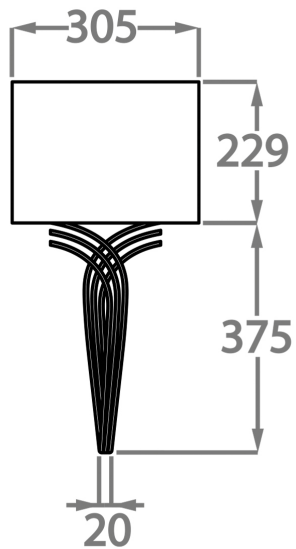

Metal Finish

Brushed Dark
Bronze

Brushed Gold

Brushed Nickel

Available Sizes

One size only

WL209,

Height: 37.5 cm (14.76")

Width: 18 cm (7.09")

Bulbs: 1 x 25w E14

Net Weight: 2 kg / 4 lb

All our wall lights are suitable for bathrooms if positioned in Zone 3. Please refer to the IP Rating Guide in the Bathroom Section on our website