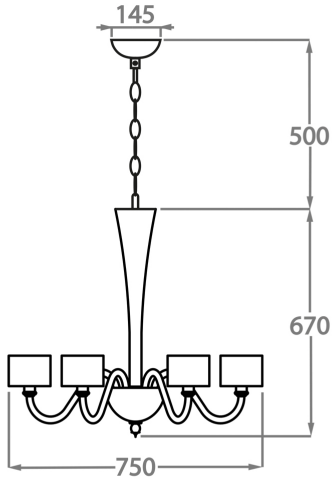

Murano Glass Colours

Clear Venetian Glass

Smoke Venetian Glass

Grey Venetian Glass

Available Sizes

6 Light

CL527-6,

Height: 67 cm (26.38")

Diameter: 75 cm (29.53")

6 x 42W E14 Golf Ball Bulbs/Lamps only

Max Watt and Lamps: 42W x 6

Net Weight: 11 kg / 24 lb

10 Light

CL527-10,

Height: 80 cm (31.5")

Diameter: 100 cm (39.37")

10 x 42W E14 Golf Ball Bulbs/Lamps only

Max Watt and Lamps: 42W x 10

Net Weight: 12 kg / 26 lb

16 Light

CL527-16,

Height: 84 cm (33.07")

Diameter: 122 cm (48.03")

16 x 42W E14 Golf Ball Bulbs/Lamps only

Max Watt and Lamps: 42W x 16

Net Weight: 25 kg / 55 lb

This chandelier includes 7" short drum shades. Please use 'Golf Ball' bulbs/lamps only.

The dimensions of the central rod/chain and ceiling rose are not included in the height measurements. Standard rod/chain and ceiling rose is 50cm if not otherwise specified by customer.