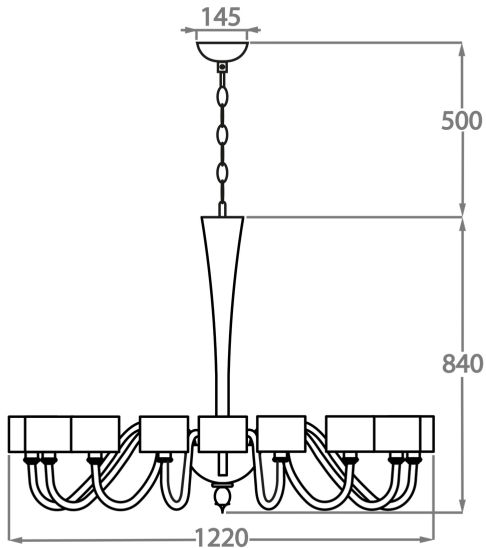

Murano Glass Finish

Clear Venetian Glass

Smoke Venetian Glass

Grey Venetian Glass

Available Sizes

6 Light

CL527-6,

Height: 67 cm (26.38")

Diameter: 75 cm (29.53")

Bulbs: 6 x 42W E14 Golf Ball Bulbs/Lamps only

Net Weight: 11 kg / 24 lb

10 Light

CL527-10,

Height: 80 cm (31.5")

Diameter: 100 cm (39.37")

Bulbs: 10 x 42W E14 Golf Ball Bulbs/Lamps only

Net Weight: 12 kg / 26 lb

16 Light

CL527-16,

Height: 84 cm (33.07")

Diameter: 122 cm (48.03")

Bulbs: 16 x 42W E14 Golf Ball Bulbs/Lamps only

Net Weight: 25 kg / 55 lb

This chandelier includes 7" short drum shades. Please use 'Golf Ball' bulbs/lamps only.

The dimensions of the central rod/chain and ceiling rose are not included in the height measurements.
Standard rod/chain and ceiling rose is 50cm if not otherwise specified by customer.