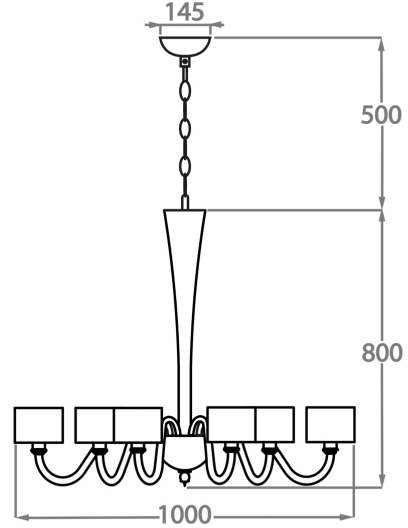

Murano Glass Finish

Clear Venetian Glass

Smoke Venetian Glass

Grey Venetian Glass

Available Sizes

6 Light

CL527-6,

Height: 67 cm (26.38")

Diameter: 75 cm (29.53")

Bulbs: 6 x 42W E14 Golf Ball Bulbs/Lamps only

Net Weight: 11 kg / 24 lb

10 Light

CL527-10,

Height: 80 cm (31.5")

Diameter: 100 cm (39.37")

Bulbs: 10 x 42W E14 Golf Ball Bulbs/Lamps only

Net Weight: 12 kg / 26 lb

16 Light

CL527-16,

Height: 84 cm (33.07")

Diameter: 122 cm (48.03")

Bulbs: 16 x 42W E14 Golf Ball Bulbs/Lamps only

Net Weight: 25 kg / 55 lb

This chandelier includes 7" short drum shades. Please use 'Golf Ball' bulbs/lamps only.

The dimensions of the central rod/chain and ceiling rose are not included in the height measurements.

Standard rod/chain and ceiling rose is 50cm if not otherwise specified by customer.