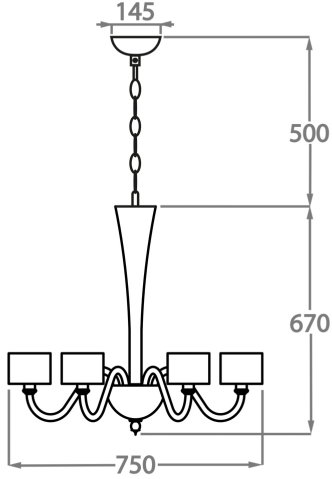

Murano Glass Finish

Clear Venetian Glass

Smoke Venetian Glass

Grey Venetian Glass

Available Sizes

6 Light

CL527-6,

Height: 67 cm (26.38")

Diameter: 75 cm (29.53")

Bulbs: 6 x 42W E14 Golf Ball Bulbs/Lamps only

Net Weight: 11 kg / 24 lb

10 Light

CL527-10,

Height: 80 cm (31.5")

Diameter: 100 cm (39.37")

Bulbs: 10 x 42W E14 Golf Ball Bulbs/Lamps only

Net Weight: 12 kg / 26 lb

16 Light

CL527-16,

Height: 84 cm (33.07")

Diameter: 122 cm (48.03")

Bulbs: 16 x 42W E14 Golf Ball Bulbs/Lamps only

Net Weight: 25 kg / 55 lb

This chandelier includes 7" short drum shades. Please use 'Golf Ball' bulbs/lamps only.

The dimensions of the central rod/chain and ceiling rose are not included in the height measurements.

Standard rod/chain and ceiling rose is 50cm if not otherwise specified by customer.