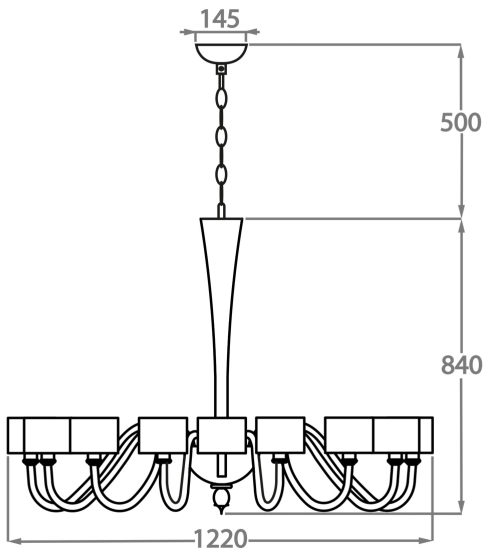

Murano Glass Colours

Clear Venetian Glass

Smoke Venetian Glass

Grey Venetian Glass

Available Sizes

6 Light

CL527-6,

Height: 67 cm (26.38")

Diameter: 75 cm (29.53")

6 x 42W E14 Golf Ball Bulbs/Lamps only

Max Watt and Lamps: 42W x 6

Net Weight: 11 kg / 24 lb

10 Light

CL527-10,

Height: 80 cm (31.5")

Diameter: 100 cm (39.37")

10 x 42W E14 Golf Ball Bulbs/Lamps only

Max Watt and Lamps: 42W x 10

Net Weight: 12 kg / 26 lb

16 Light

CL527-16,

Height: 84 cm (33.07")

Diameter: 122 cm (48.03")

16 x 42W E14 Golf Ball Bulbs/Lamps only

Max Watt and Lamps: 42W x 16

Net Weight: 25 kg / 55 lb

This chandelier includes 7" short drum shades. Please use 'Golf Ball' bulbs/lamps only.

The dimensions of the central rod/chain and ceiling rose are not included in the height measurements. Standard rod/chain and ceiling rose is 50cm if not otherwise specified by customer.