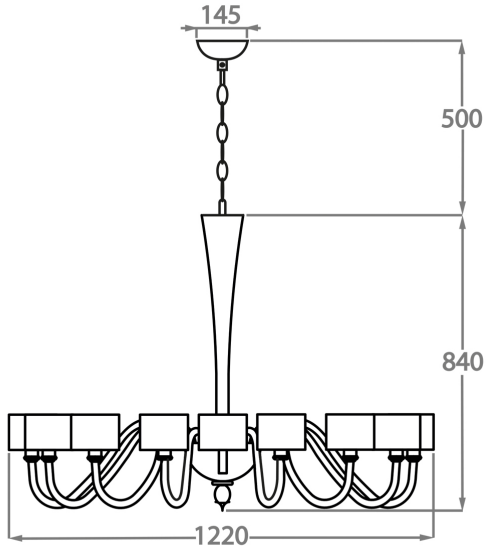

Murano Glass Finish

Clear Venetian Glass

Smoke Venetian Glass

Grey Venetian Glass

Available Sizes

6 Light

CL527-6,

Height: 67 cm (26.38")

Diameter: 75 cm (29.53")

Bulbs: 6 x 42W E14 Golf Ball Bulbs/Lamps only

Net Weight: 11 kg / 24 lb

10 Light

CL527-10,

Height: 80 cm (31.5")

Diameter: 100 cm (39.37")

Bulbs: 10 x 42W E14 Golf Ball Bulbs/Lamps only

Net Weight: 12 kg / 26 lb

16 Light

CL527-16,

Height: 84 cm (33.07")

Diameter: 122 cm (48.03")

Bulbs: 16 x 42W E14 Golf Ball Bulbs/Lamps only

Net Weight: 25 kg / 55 lb

This chandelier includes 7" short drum shades. Please use 'Golf Ball' bulbs/lamps only.

The dimensions of the central rod/chain and ceiling rose are not included in the height measurements.

Standard rod/chain and ceiling rose is 50cm if not otherwise specified by customer.