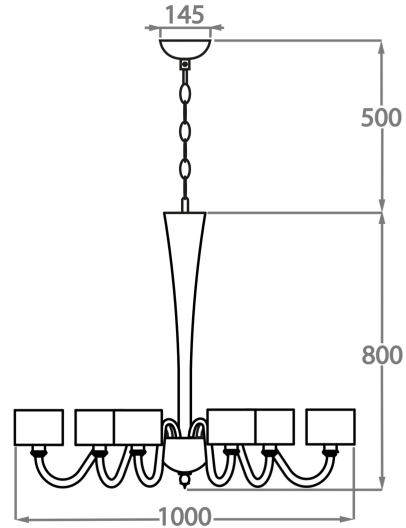

Murano Glass Colours

Clear Venetian Glass

Smoke Venetian Glass

Grey Venetian Glass

Available Sizes

6 Light

CL527-6,

Height: 67 cm (26.38")

Diameter: 75 cm (29.53")

6 x 42W E14 Golf Ball Bulbs/Lamps only

Max Watt and Lamps: 42W x 6

Net Weight: 11 kg / 24 lb

10 Light

CL527-10,

Height: 80 cm (31.5")

Diameter: 100 cm (39.37")

10 x 42W E14 Golf Ball Bulbs/Lamps only

Max Watt and Lamps: 42W x 10

Net Weight: 12 kg / 26 lb

16 Light

CL527-16,

Height: 84 cm (33.07")

Diameter: 122 cm (48.03")

16 x 42W E14 Golf Ball Bulbs/Lamps only

Max Watt and Lamps: 42W x 16

Net Weight: 25 kg / 55 lb

This chandelier includes 7" short drum shades. Please use 'Golf Ball' bulbs/lamps only.

The dimensions of the central rod/chain and ceiling rose are not included in the height measurements. Standard rod/chain and ceiling rose is 50cm if not otherwise specified by customer.